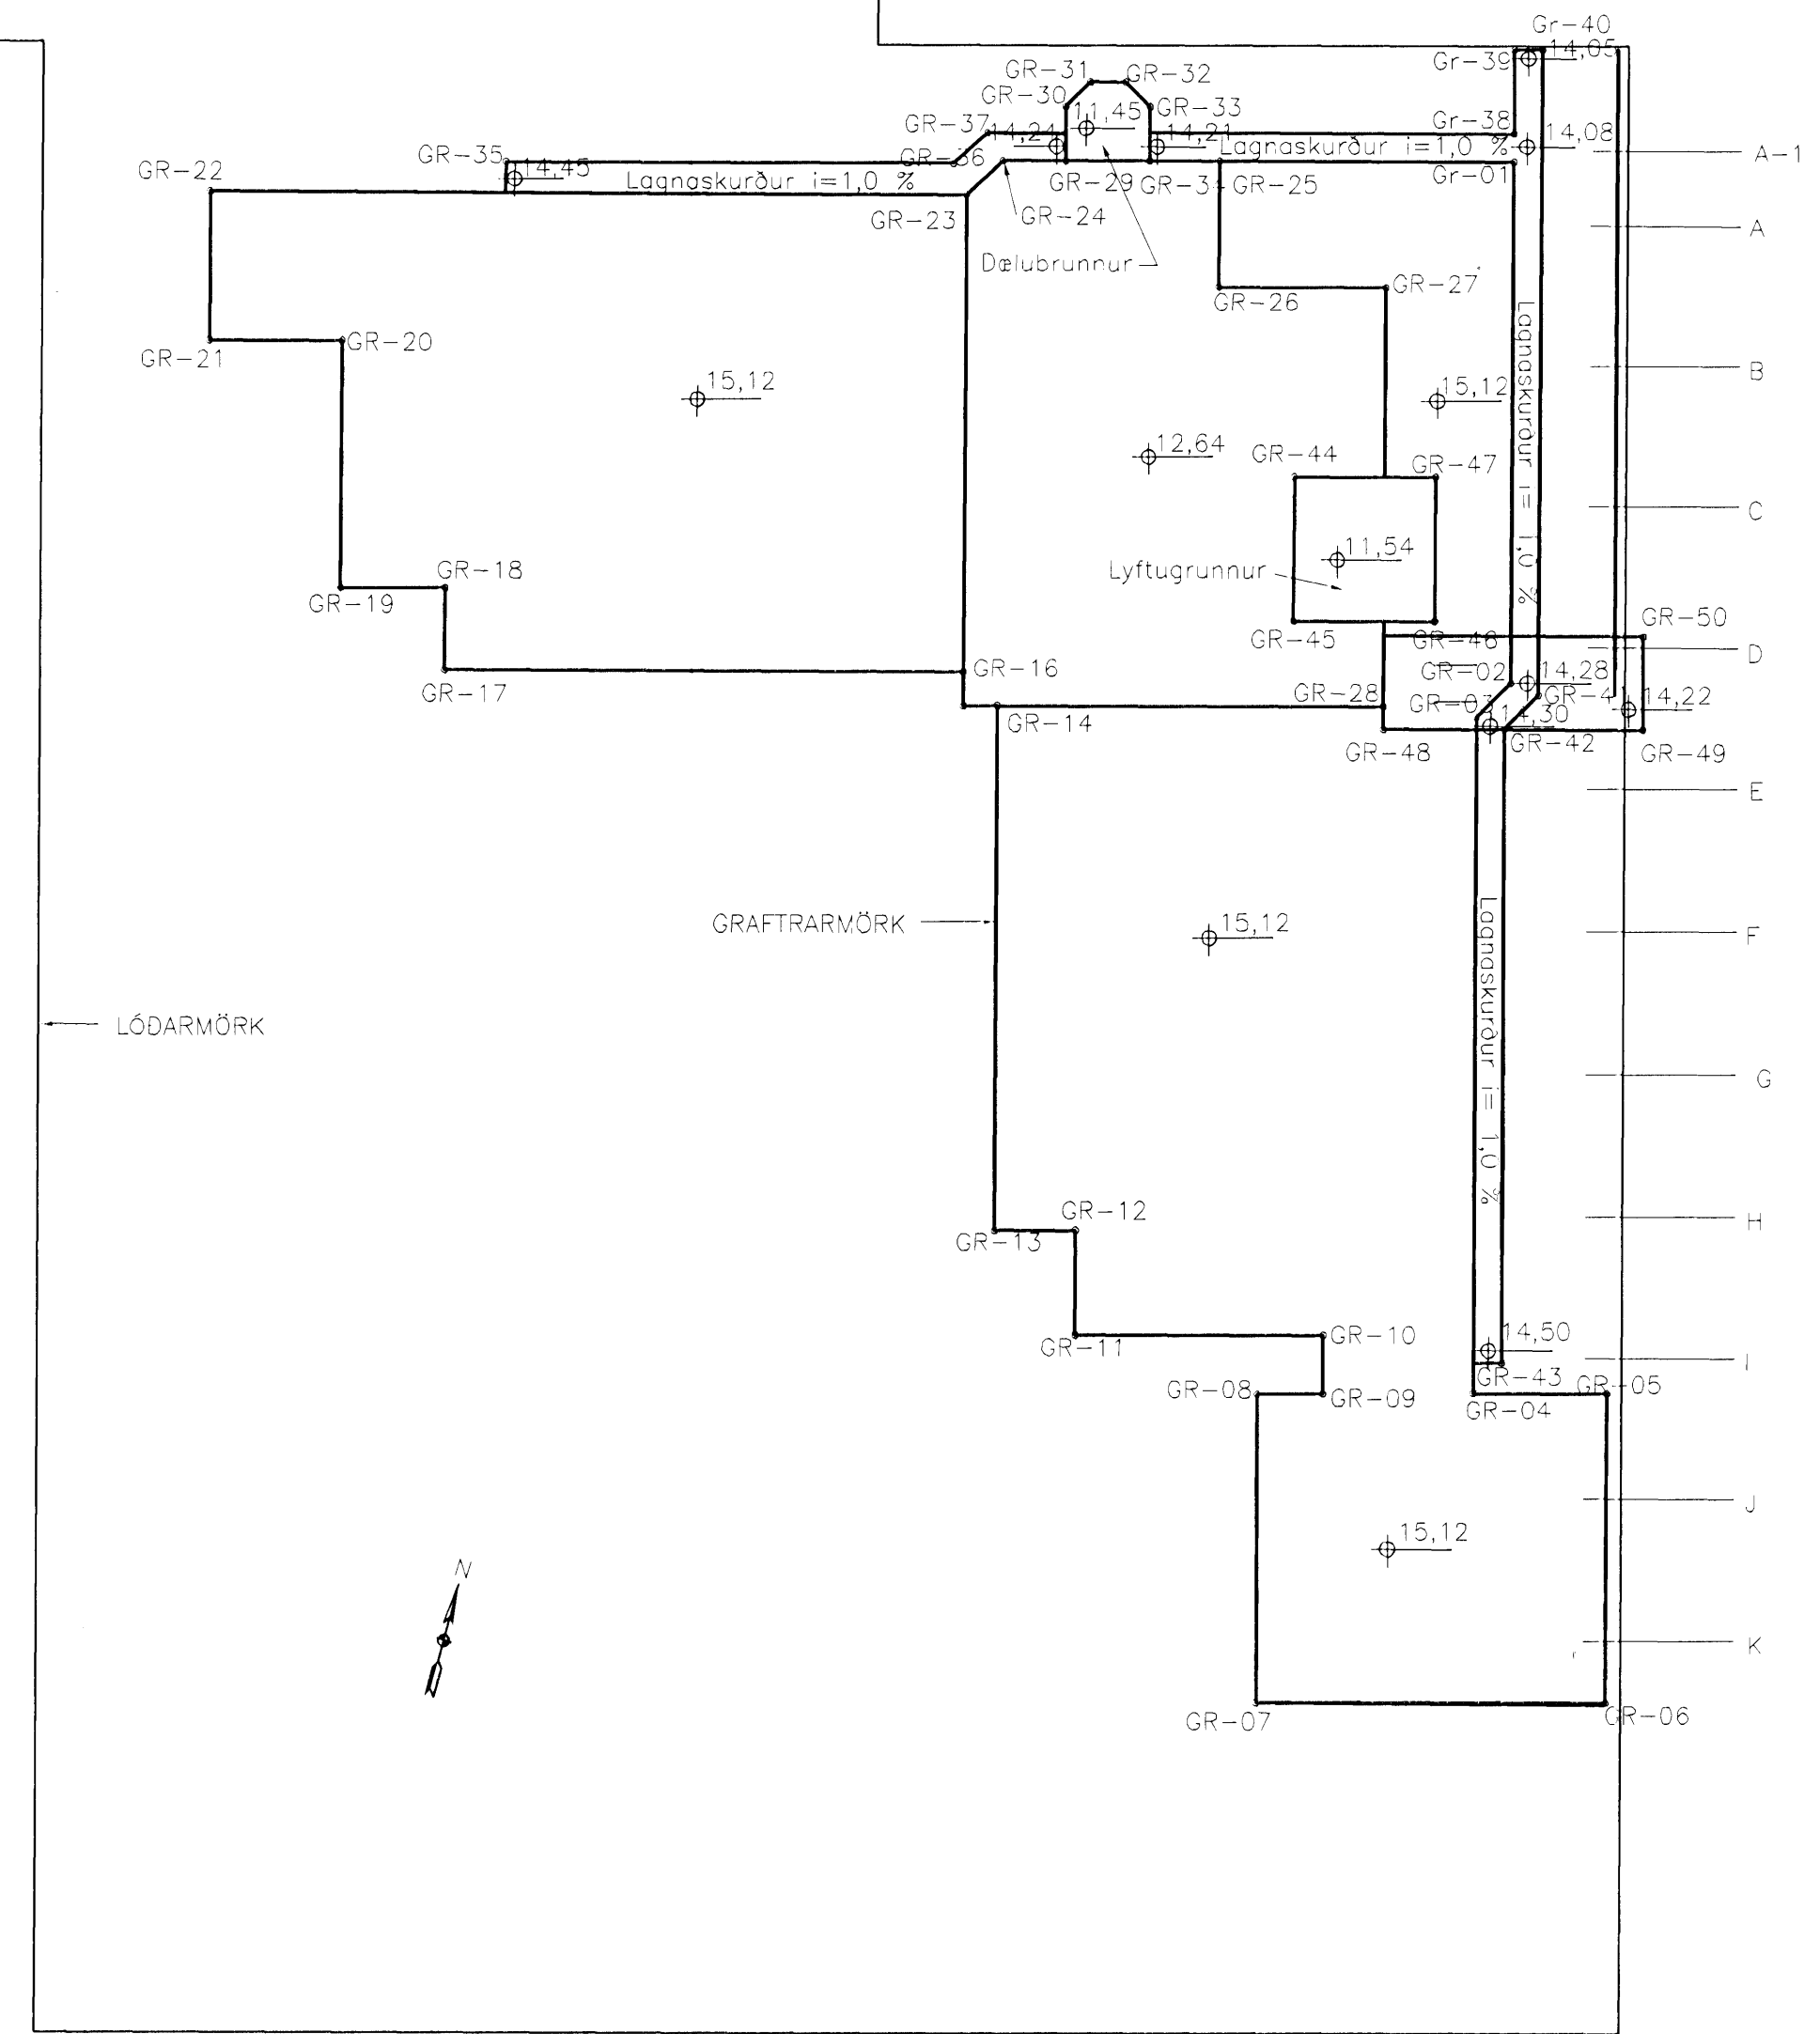

Hnitaskrá

	x	y
GR-01	354400,286	397677,999
GR-02	354404,965	397660,043
GR-03	354404,099	397658,566
GR-04	354410,103	397635,549
GR-05	354414,686	397636,743
GR-06	354417,452	397626,141
GR-07	354405,452	397623,014
GR-08	354402,697	397633,588
GR-09	354404,952	397634,176
GR-10	354404,427	397636,190
GR-11	354395,913	397633,971
GR-12	354394,980	397637,551
GR-13	354392,192	397636,824
GR-14	354387,552	397654,631
GR-15	354386,389	397654,328
GR-16	354386,086	397655,491
GR-17	354368,279	397650,851
GR-18	354367,552	397653,640
GR-19	354363,973	397652,707
GR-20	354361,754	397661,221
GR-21	354357,215	397660,038
GR-22	354355,874	397665,187
GR-23	354381,800	397671,938
GR-24	354382,754	397673,431
GR-25	354390,188	397675,367
GR-26	354391,322	397671,013
GR-27	354397,052	397672,506
GR-28	354400,810	397658,085
GR-29	354384,894	397673,988
GR-30	354384,404	397675,868
GR-31	354385,032	397676,94
GR-32	354386,234	397677,253
GR-33	354387,306	397676,625
GR-34	354387,797	397674,744
GR-35	354365,718	397688,889
GR-36	354381,106	397672,794
GR-37	354381,081	397672,891
GR-38	354400,031	397679,966
GR-39	354399,276	397681,875
GR-40	354400,230	397682,124
GR-41	354406,026	397659,876
GR-42	354405,171	397658,418
GR-43	354410,794	397636,861
GR-44	354395,668	397665,143
GR-45	354396,954	397660,208
GR-46	354401,793	397661,468
GR-47	354400,507	397666,404
GR-48	354401,012	397657,307
GR-49	354409,915	397659,627
GR-50	354409,083	397662,820

ÞVERSNIÐ Í SNIÐLÍNUM A-K
MKV. 1:250

GRUNNMYND
MKV. 1:250

KENNISNIÐ
MKV. 1:100

KENNISNIÐ Í LANGNASKURD
MKV. 1:100

ÚTGÁFUERILL				HA:	YF:	SB:
NR:	DAGS:	SKYRINGAR:				
B1	04.07.08	BYGGINGARTEIKNING		VS	PB	PB