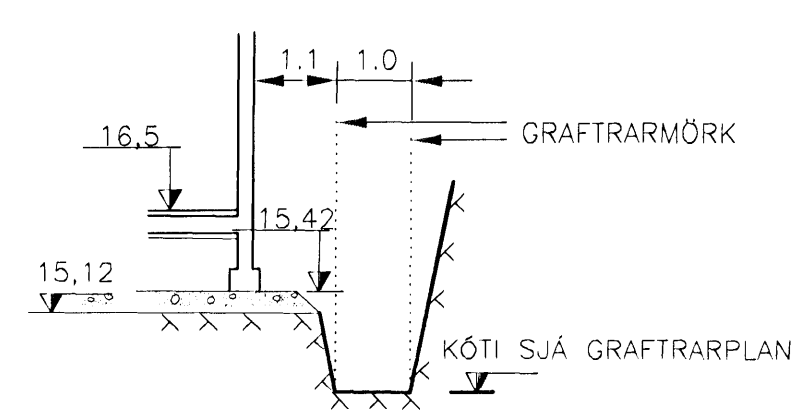

Hnitaskrá

	x	y
GR-01	354400,286	397677,999
GR-02	354404,965	397660,043
GR-03	354404,099	397658,566
GR-04	354410,103	397635,549
GR-05	354414,686	397636,743
GR-06	354417,452	397626,141
GR-07	354405,452	397623,014
GR-08	354402,697	397633,588
GR-09	354404,952	397634,176
GR-10	354404,427	397636,190
GR-11	354395,913	397633,971
GR-12	354394,980	397637,551
GR-13	354392,192	397636,824
GR-14	354387,552	397654,631
GR-15	354386,389	397654,328
GR-16	354386,086	397655,491
GR-17	354368,279	397650,851
GR-18	354367,552	397653,640
GR-19	354363,973	397652,707
GR-20	354361,754	397661,221
GR-21	354357,215	397660,038
GR-22	354355,874	397665,187
GR-23	354381,800	397671,938
GR-24	354382,754	397673,431
GR-25	354390,188	397675,367
GR-26	354391,322	397671,013
GR-27	354397,052	397672,506
GR-28	354400,810	397658,085
GR-29	354384,894	397673,988
GR-30	354384,404	397675,868
GR-31	354385,032	397676,94
GR-32	354386,234	397677,253
GR-33	354387,306	397676,625
GR-34	354387,797	397674,744
GR-35	354365,718	397688,889
GR-36	354381,106	397672,794
GR-37	354381,081	397672,891
GR-38	354400,031	397679,966
GR-39	354399,276	397681,875
GR-40	354400,230	397682,124
GR-41	354406,026	397659,876
GR-42	354405,171	397658,418
GR-43	354410,794	397636,861
GR-44	354395,668	397665,143
GR-45	354396,954	397660,208
GR-46	354401,793	397661,468
GR-47	354400,507	397666,404
GR-48	354401,012	397657,307
GR-49	354409,915	397659,627
GR-50	354409,083	397662,820

ÞVERSNIÐ Í SNIÐLÍNUM A-K
MKV. 1:250

GRUNNMYND
MKV. 1:250

KENNISNIÐ
MKV. 1:100

KENNISNIÐ Í LANGNASKURD
MKV. 1:100

ÚTGÁFUERILL				HA:	YF:	SB:
NR:	DAGS:	SKYRINGAR:				
B1	04.07.08	BYGGINGARTEIKNING		VS	PB	PB