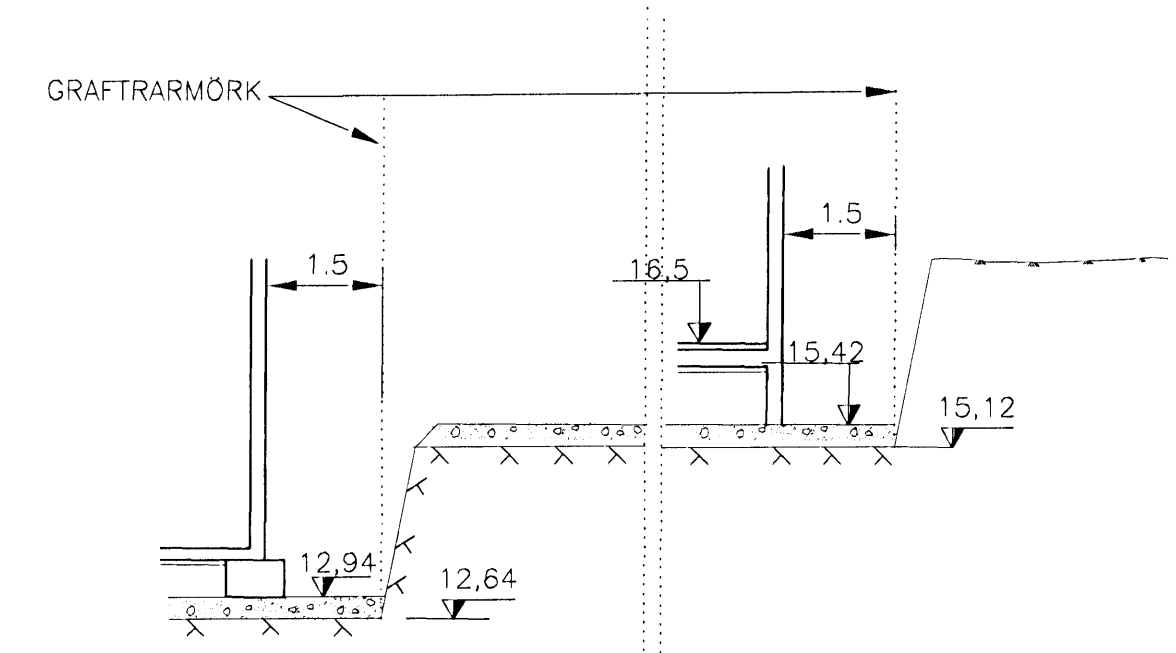

Hnitaskrá

	x	y
GR-01	354400,286	397677,999
GR-02	354404,965	397660,043
GR-03	354404,099	397658,566
GR-04	354410,103	397635,549
GR-05	354414,686	397636,743
GR-06	354417,452	397626,141
GR-07	354405,452	397623,014
GR-08	354402,697	397633,588
GR-09	354404,952	397634,176
GR-10	354404,427	397636,190
GR-11	354395,913	397633,971
GR-12	354394,980	397637,551
GR-13	354392,192	397636,824
GR-14	354387,552	397654,631
GR-15	354386,389	397654,328
GR-16	354386,086	397655,491
GR-17	354368,279	397650,851
GR-18	354367,552	397653,640
GR-19	354363,973	397652,707
GR-20	354361,754	397661,221
GR-21	354357,215	397660,038
GR-22	354355,874	397665,187
GR-23	354381,800	397671,938
GR-24	354382,754	397673,431
GR-25	354390,188	397675,367
GR-26	354391,322	397671,013
GR-27	354397,052	397672,506
GR-28	354400,810	397658,085
GR-29	354384,894	397673,988
GR-30	354384,404	397675,868
GR-31	354385,032	397676,94
GR-32	354386,234	397677,253
GR-33	354387,306	397676,625
GR-34	354387,797	397674,744
GR-35	354365,718	397688,889
GR-36	354381,106	397672,794
GR-37	354381,081	397672,891
GR-38	354400,031	397679,966
GR-39	354399,276	397681,875
GR-40	354400,230	397682,124
GR-41	354406,026	397659,876
GR-42	354405,171	397658,418
GR-43	354410,794	397636,861
GR-44	354395,668	397665,143
GR-45	354396,954	397660,208
GR-46	354401,793	397661,468
GR-47	354400,507	397666,404
GR-48	354401,012	397657,307
GR-49	354409,915	397659,627
GR-50	354409,083	397662,820

ÞVERSNIÐ Í SNIÐLÍNUM A-K
MKV. 1:250

GRUNNMYND
MKV. 1:250

KENNISNIÐ
MKV. 1:100

KENNISNIÐ Í LANGNASKURD
MKV. 1:100

ÚTGÁFUERILL				HA:	YF:	SB:
NR:	DAGS:	SKYRINGAR:				
B1	04.07.08	BYGGINGARTEIKNING		VS	PB	PB