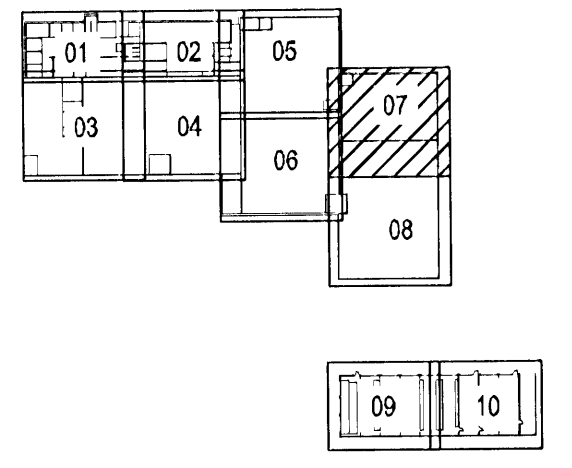

16/3/08

Hönnuður:  
ARI, HAS  
Yfirfarir:  
---  
Samþykkt: Davíð Sölvason kt: 100366-3339

Breytingar:  
---  
---  
---  
---  
---

Lykilmynd

Aðalhönnuður: [Signature]

Héðinn  
Gjáhella 4  
221 Hafnarfjörður