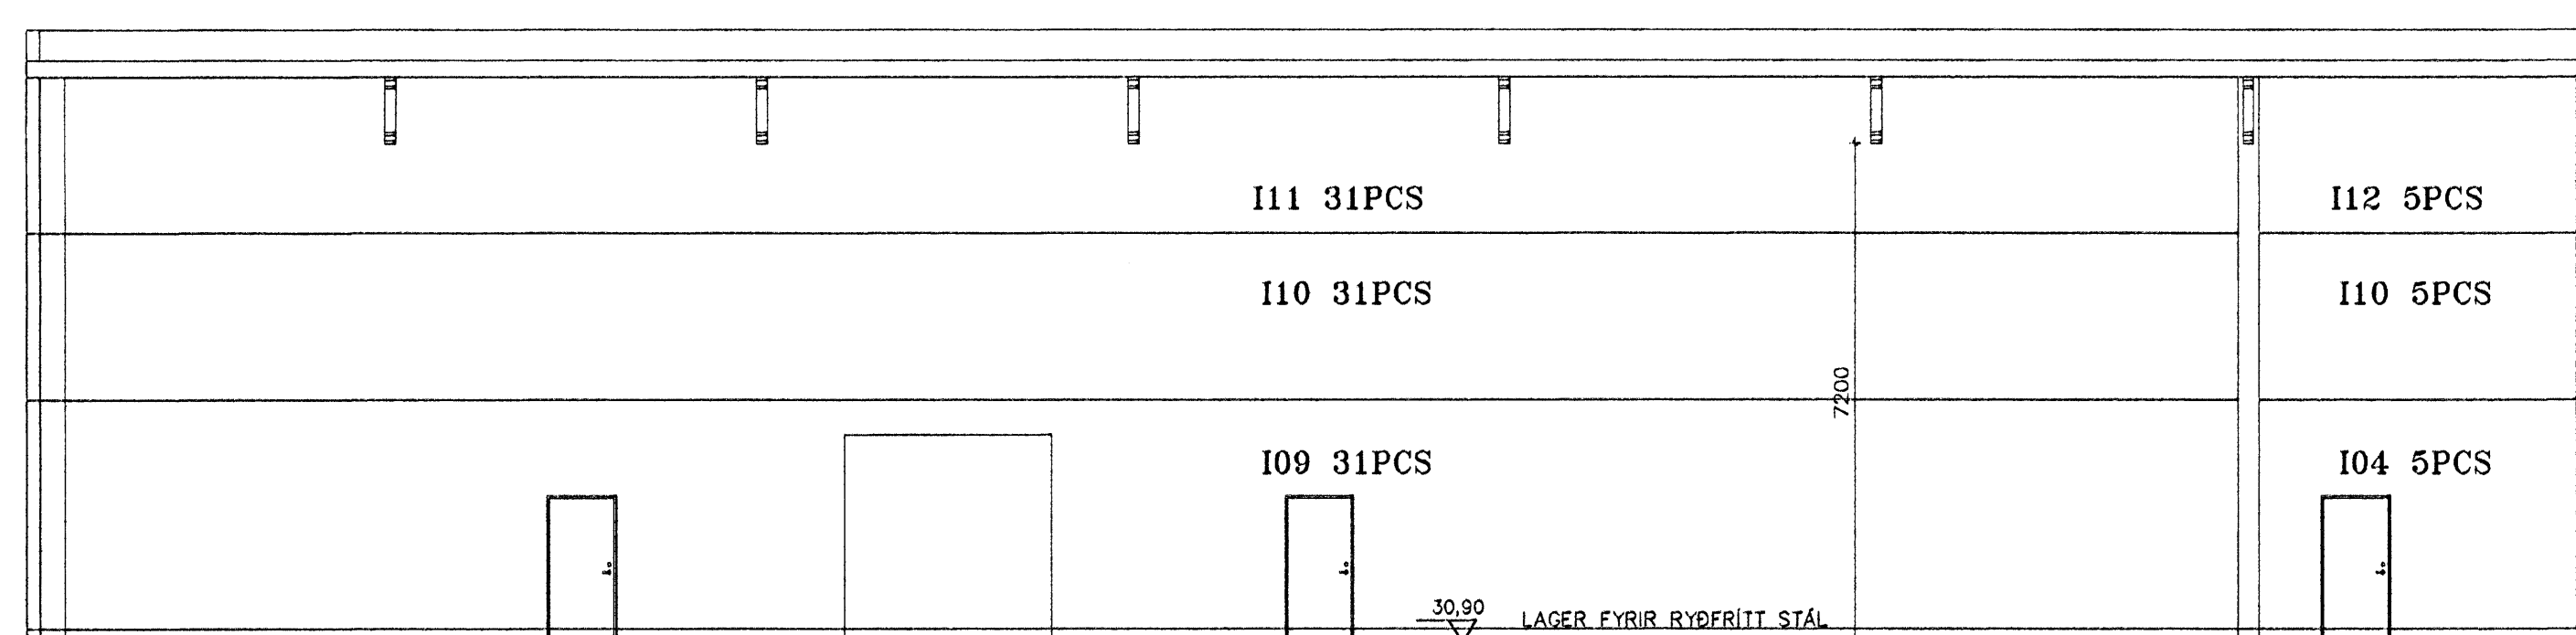

INSIDE PLATE LAGER RYDFRITT