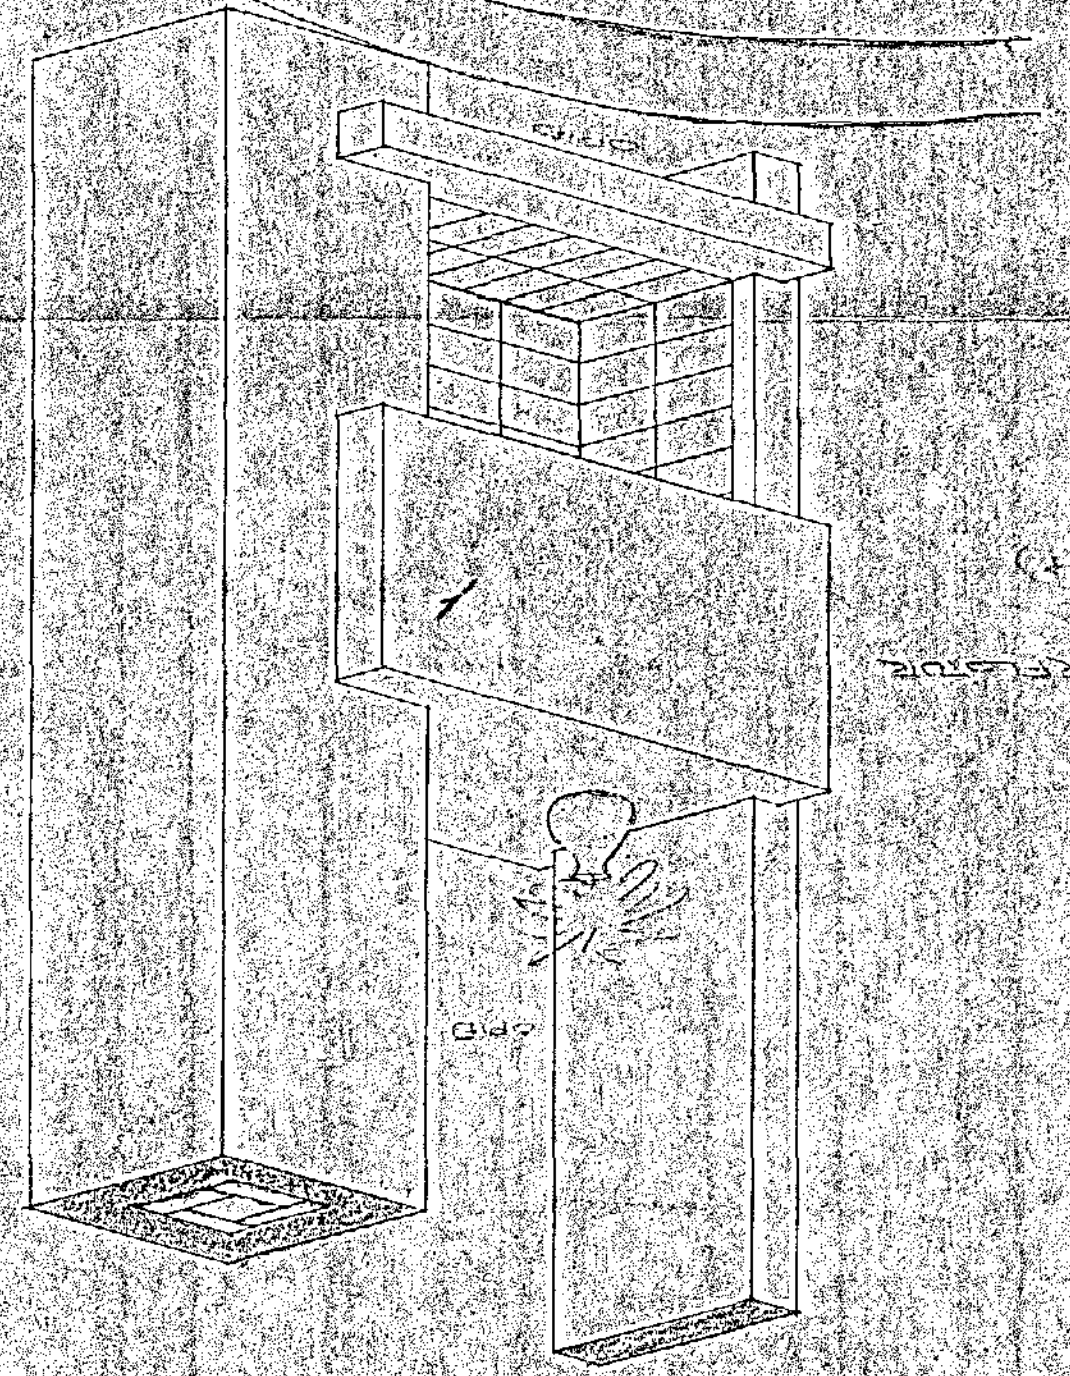

Handwritten notes at the top left corner.

ARLON
APRIL 1978
APRIL 1978
GUTHRIE DR. 31

Handwritten notes in a rectangular box, oriented upside down.

ISOMERIA
M:150

HUB B, M:150

HUB A, M:150