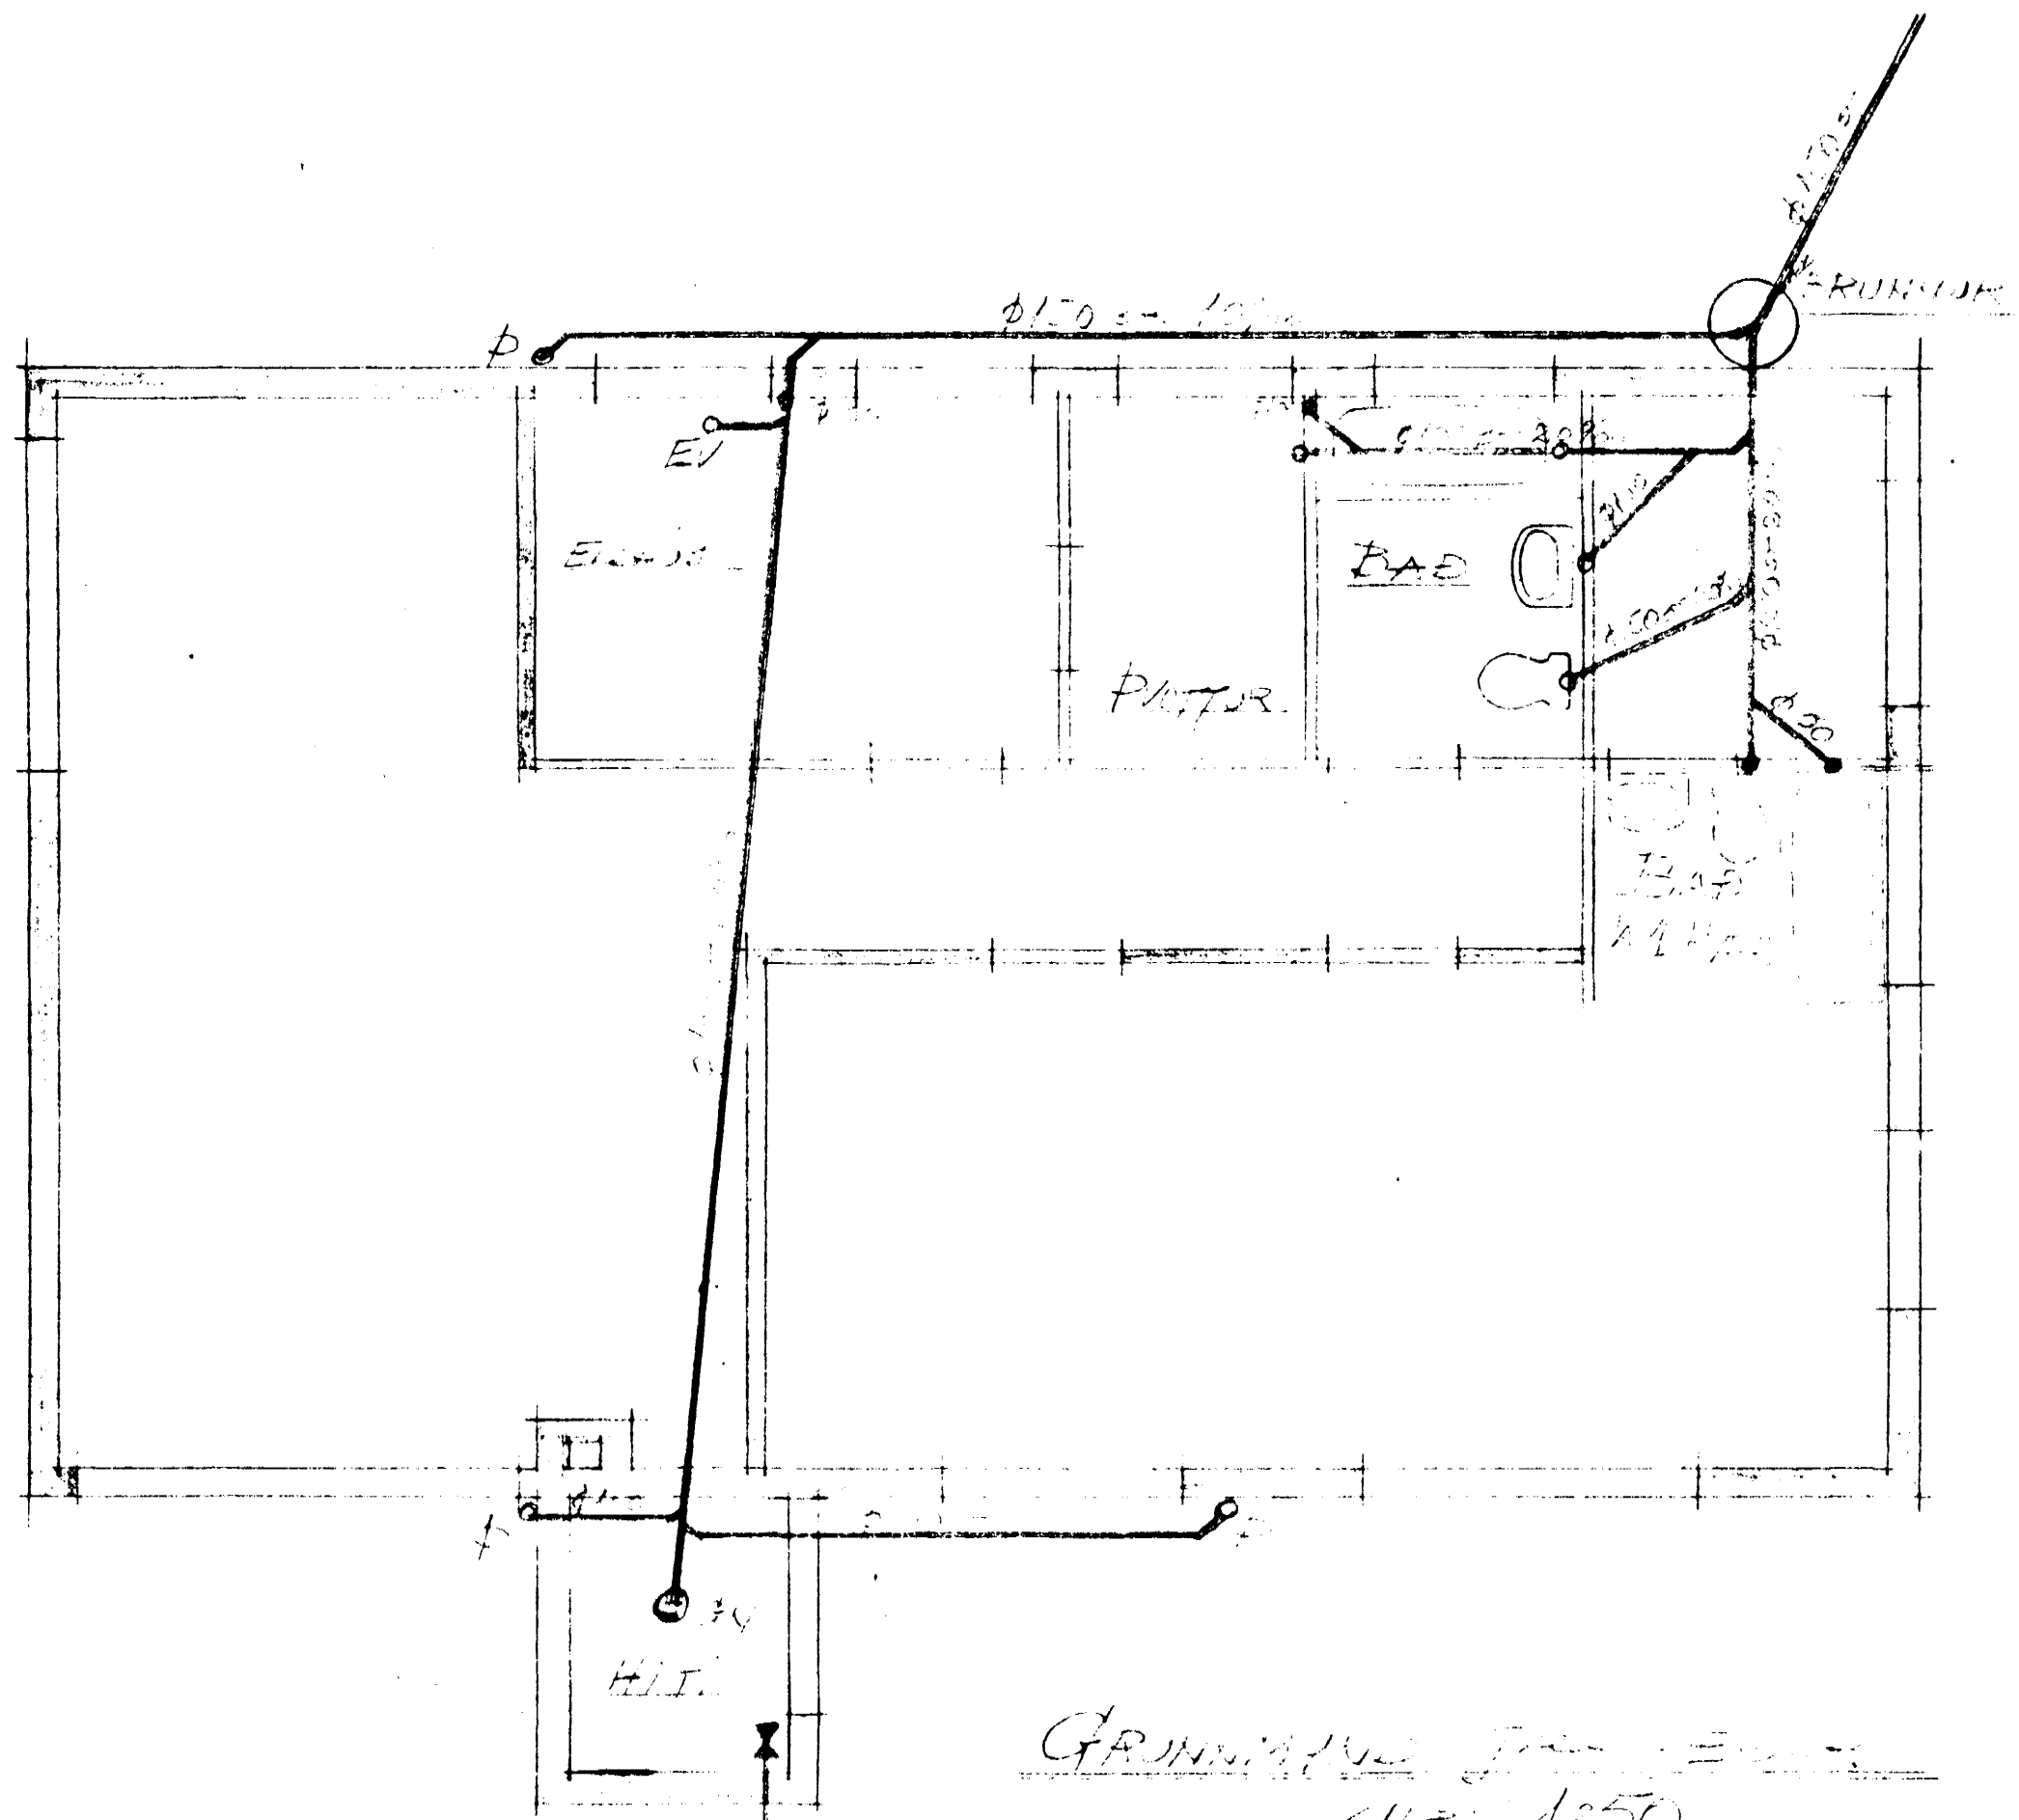

AESTORAN 1:2000
MARE 1:2000

GRUNNING JAWA BARU
MARE 1:50

VANSONTAS
I GAK KEMAHINGAN YU OPAU GOLF

FAKIRKINU 25
SIMP. 2.10 x 1.30

Handwritten notes at the bottom right, possibly including 'MARE 1:50' and other illegible text.