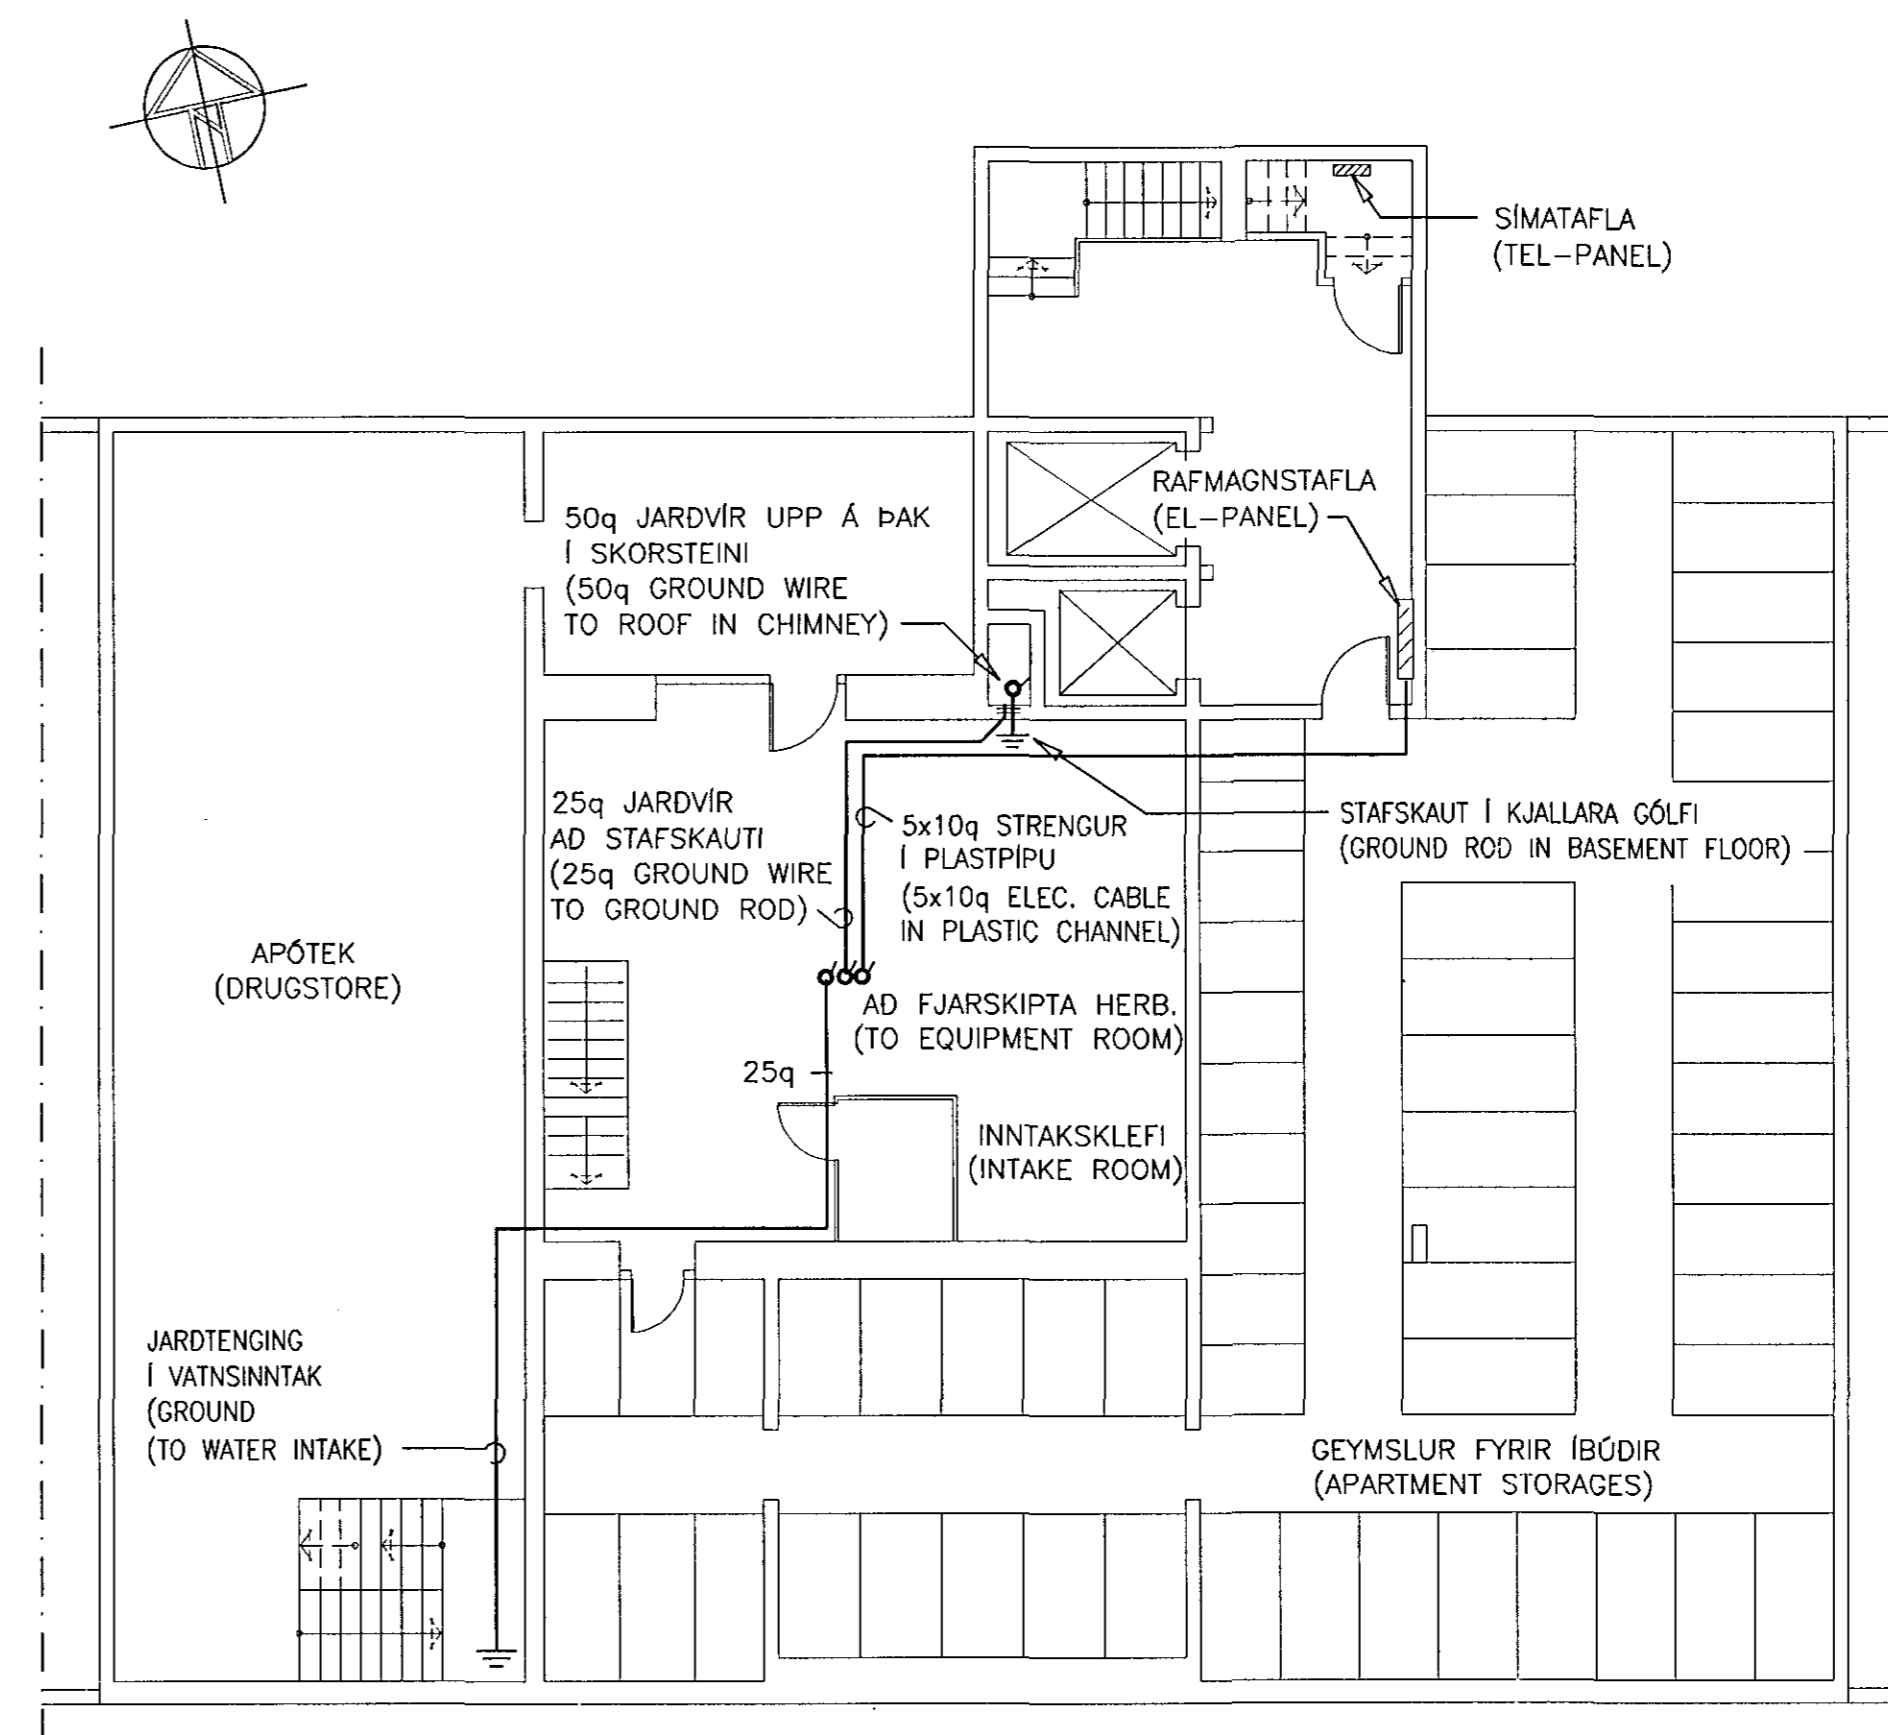

ÞAKMYND MKV 1:100
(ROOF PLAN SCALE 1:100)

SNID MKV 1:100
(SECTION SCALE 1:100)

GRUNNMYND, 1.HÆÐ MKV 1:100 (1ST FLOOR PLAN SCALE 1:100)

KJALLARI MKV 1:100 (BASEMENT SCALE 1:100)

MÍÐVANGUR 41
121904

DAGS 27.11.97