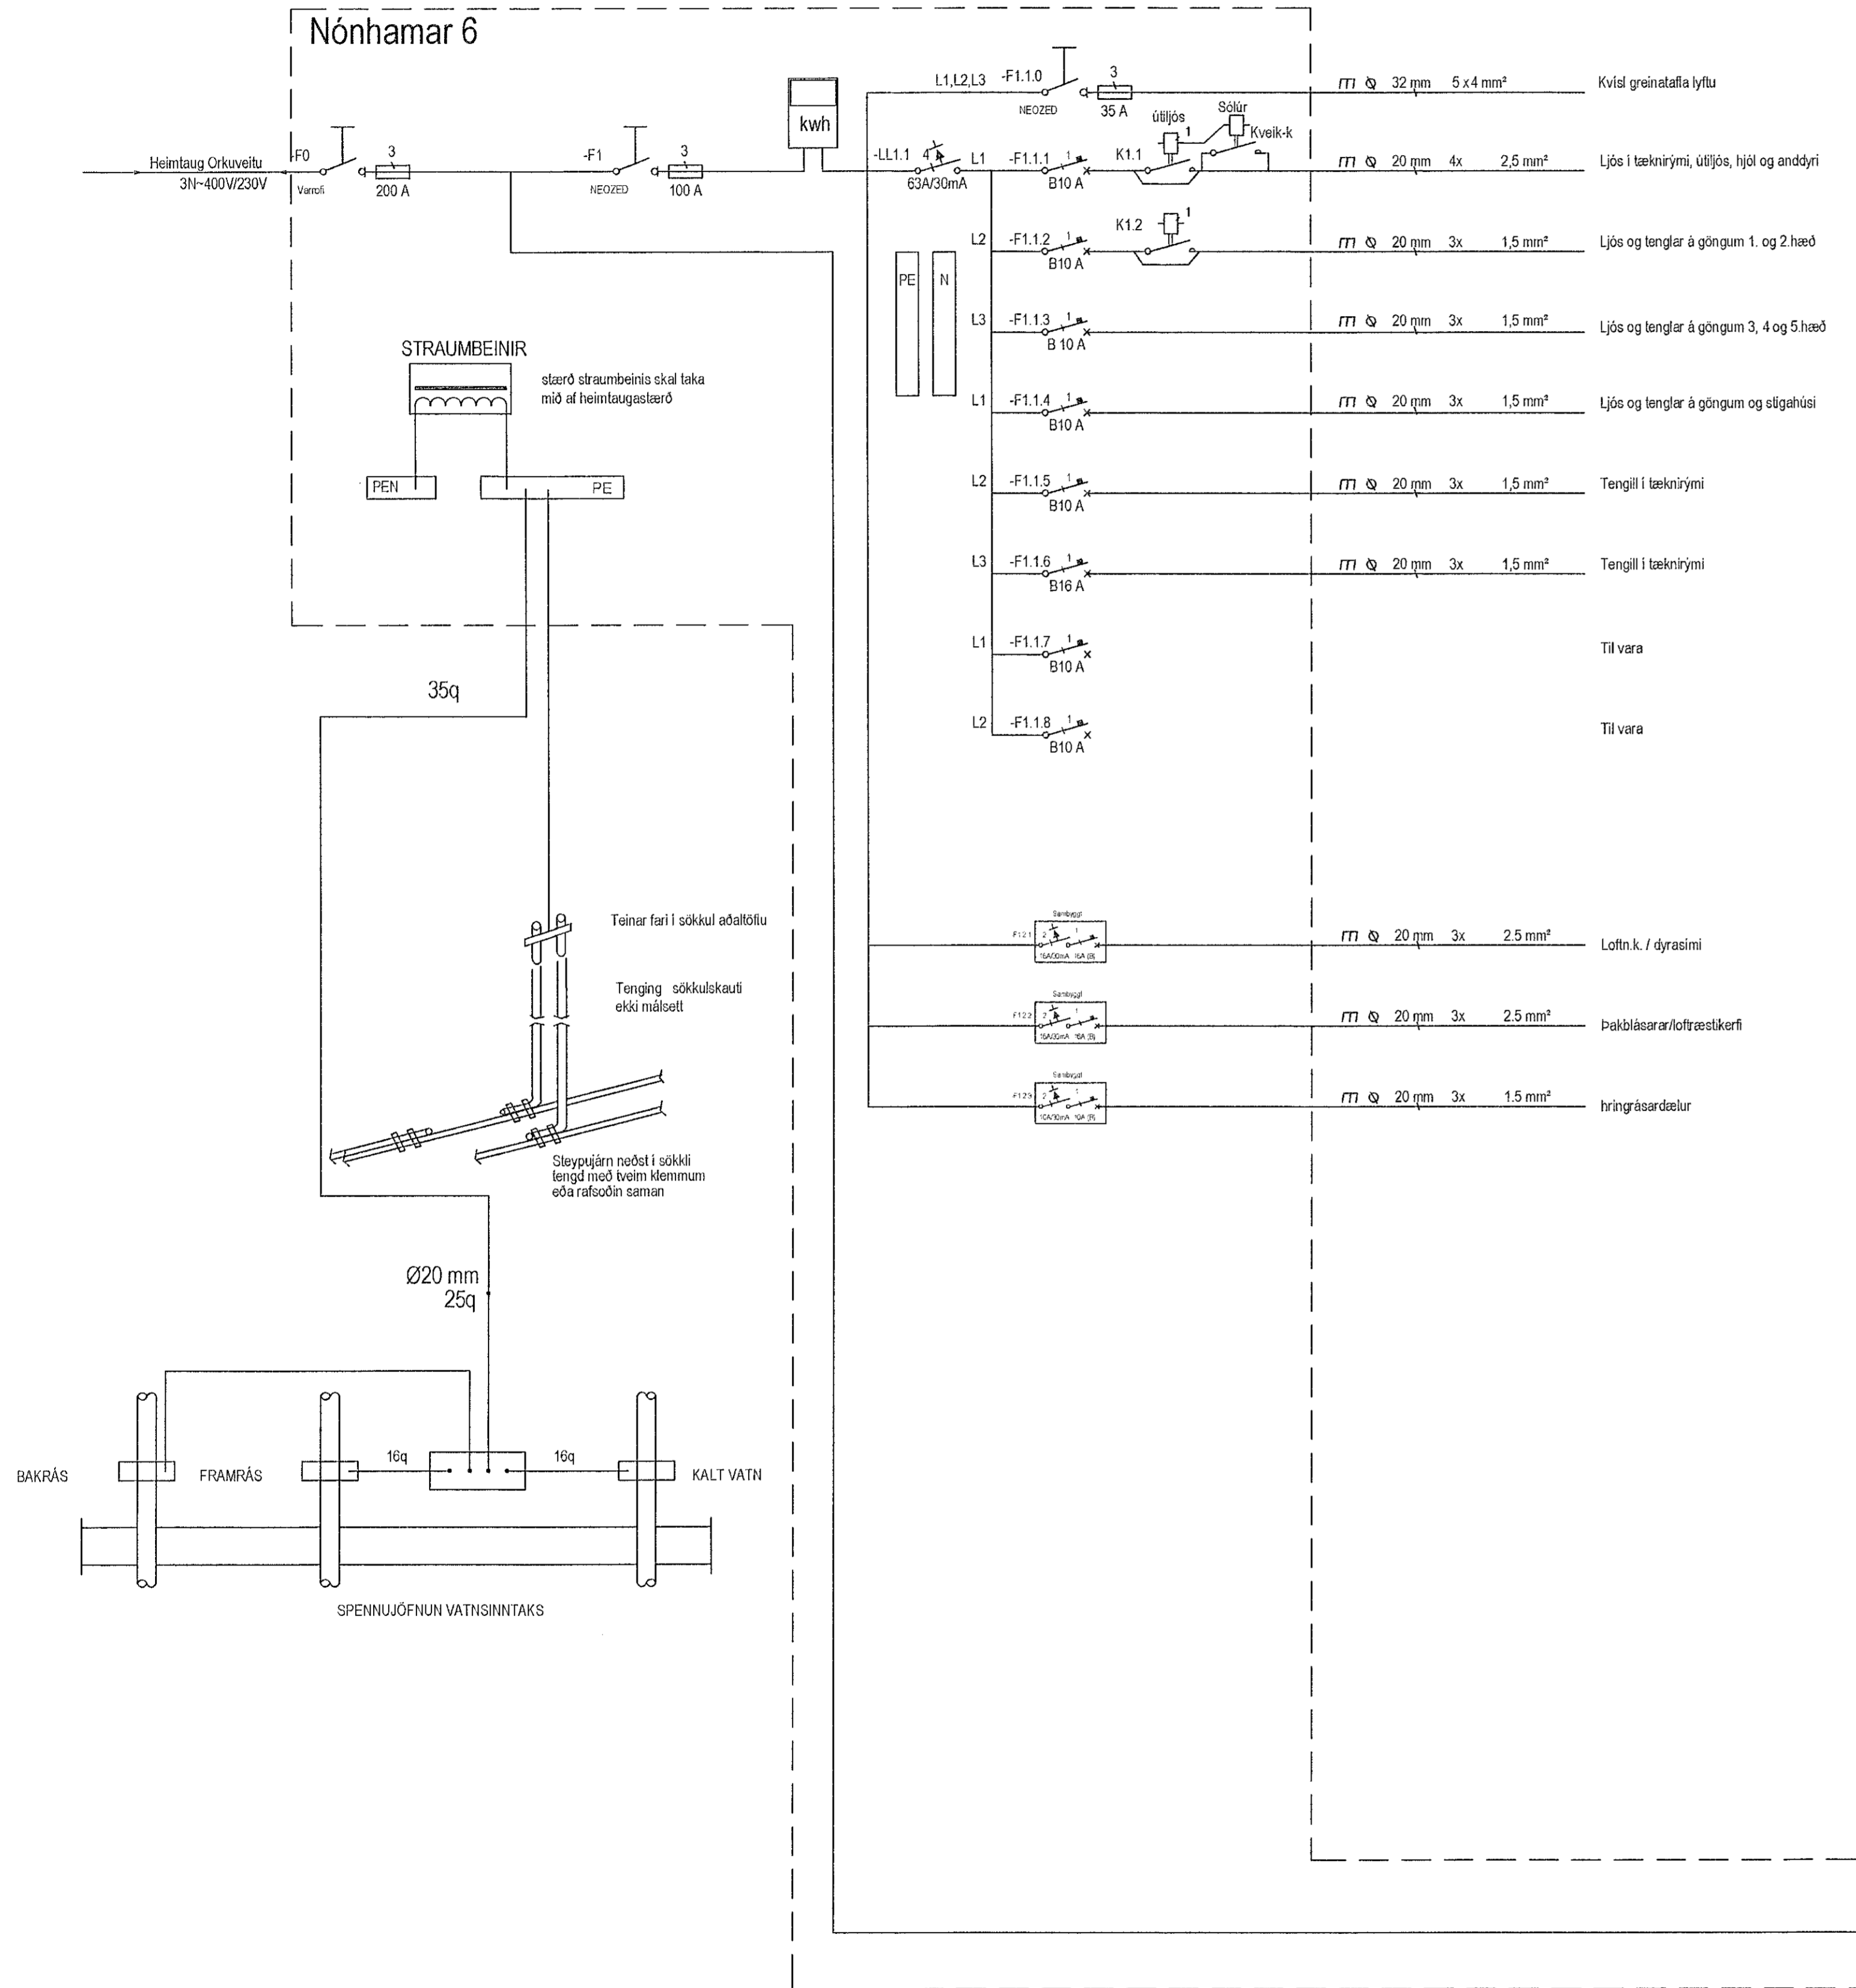

Aðaltafli T1.0 TN-C-S 400/230 Vac

Nónhamar 6

ÚTQ.	DAGS	ÚTGAUFERILL	HÁRNAD	TEIKN. YFIRF.
---	---	---	---	---
---	---	---	---	---
---	---	---	---	---
---	---	---	---	---
---	---	---	---	---
---	---	---	---	---
---	---	---	---	---
---	---	---	---	---
---	---	---	---	---
---	---	---	---	---

TESLA ehf
Rafagna- og lýsingarhönnun
Svanbjörn Einarsson, kt. 180265-3339
698-2624, svanbjorn@teslaehf.is

Fjölbýlishús
Nónhamar 6

Rafkerfi
T1.0 - Aðaltafli tæknirými

TEIKNUNINGUR	BLAÐSTYRÐ	HÁRNAD	SVE
20210203.1	A1	TEIKNAD	SVE
01_15_01		YFIRFARÐ	SVE
DAGS	MÆLIHVAÐER	ÚTGAFA	
2021.02.09	1:50	A	

Dagsetning aðaluppdráttar: 03.02.2021
Höfundur: Svanbjörn Einarsson kt. 180265-3339
Hönnunarmátt: *[Signature]*