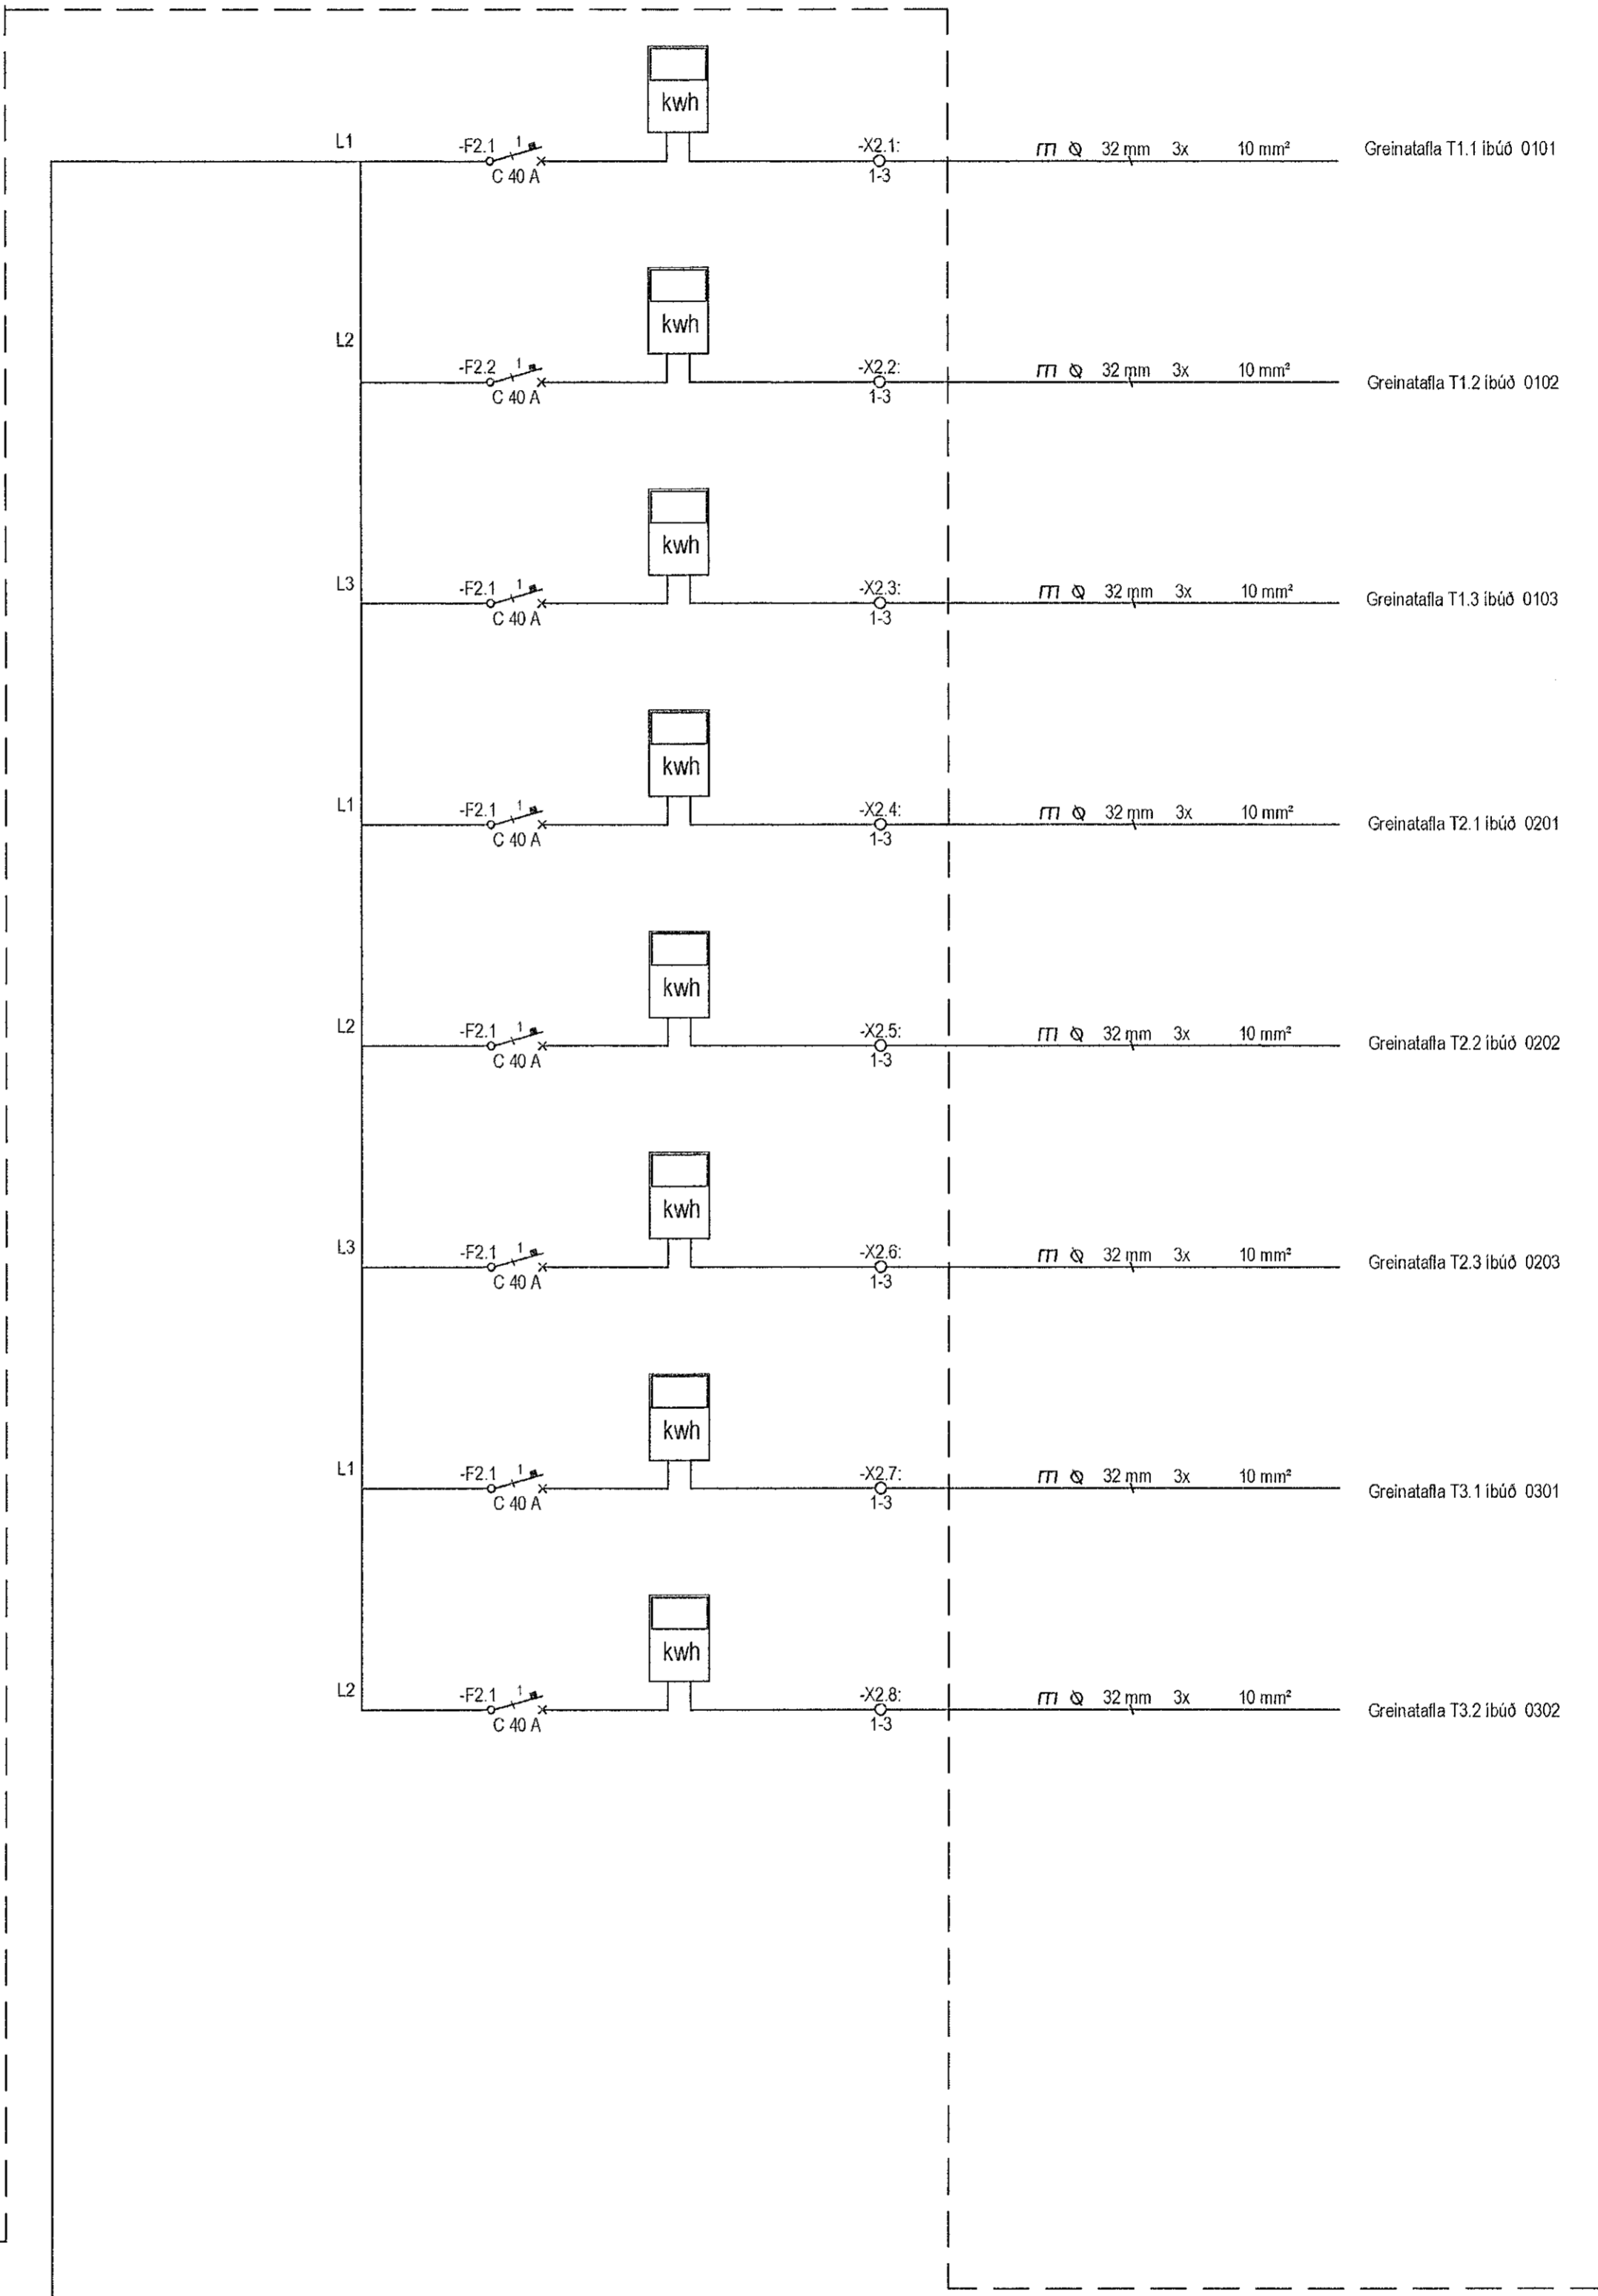

Aðaltafli T1.0 TN-C-S 400/230 Vac

Nónhamar 6

ÚTQ.	DAGS	ÚTGAUFERILL	HÁRNAD	TEIKN. YFIRF.
---	---	---	---	---
---	---	---	---	---
---	---	---	---	---
---	---	---	---	---
---	---	---	---	---
---	---	---	---	---
---	---	---	---	---
---	---	---	---	---
---	---	---	---	---
---	---	---	---	---

TESLA ehf
Rafagna- og lýsingarhönnun
Svanbjörn Einarsson, kt. 180265-3339
698-2624, svanbjorn@teslaehf.is

Fjölbýlishús
Nónhamar 6

Rafkerfi
T1.0 - Aðaltafli tæknirými

TEIKNUNINGUR	BLAÐSTYRÐ	HÁRNAD	SVE
20210203.1	A1	TEIKNAD	SVE
01_15_01		YFIRFARÐ	SVE
DAGS	MÆLIHVAÐER	ÚTGAFA	
2021.02.09	1:50	A	

Dagsetning aðaluppdráttar: 03.02.2021
Höfundur: Svanbjörn Einarsson kt. 180265-3339
Hönnunarmátt: *[Signature]*