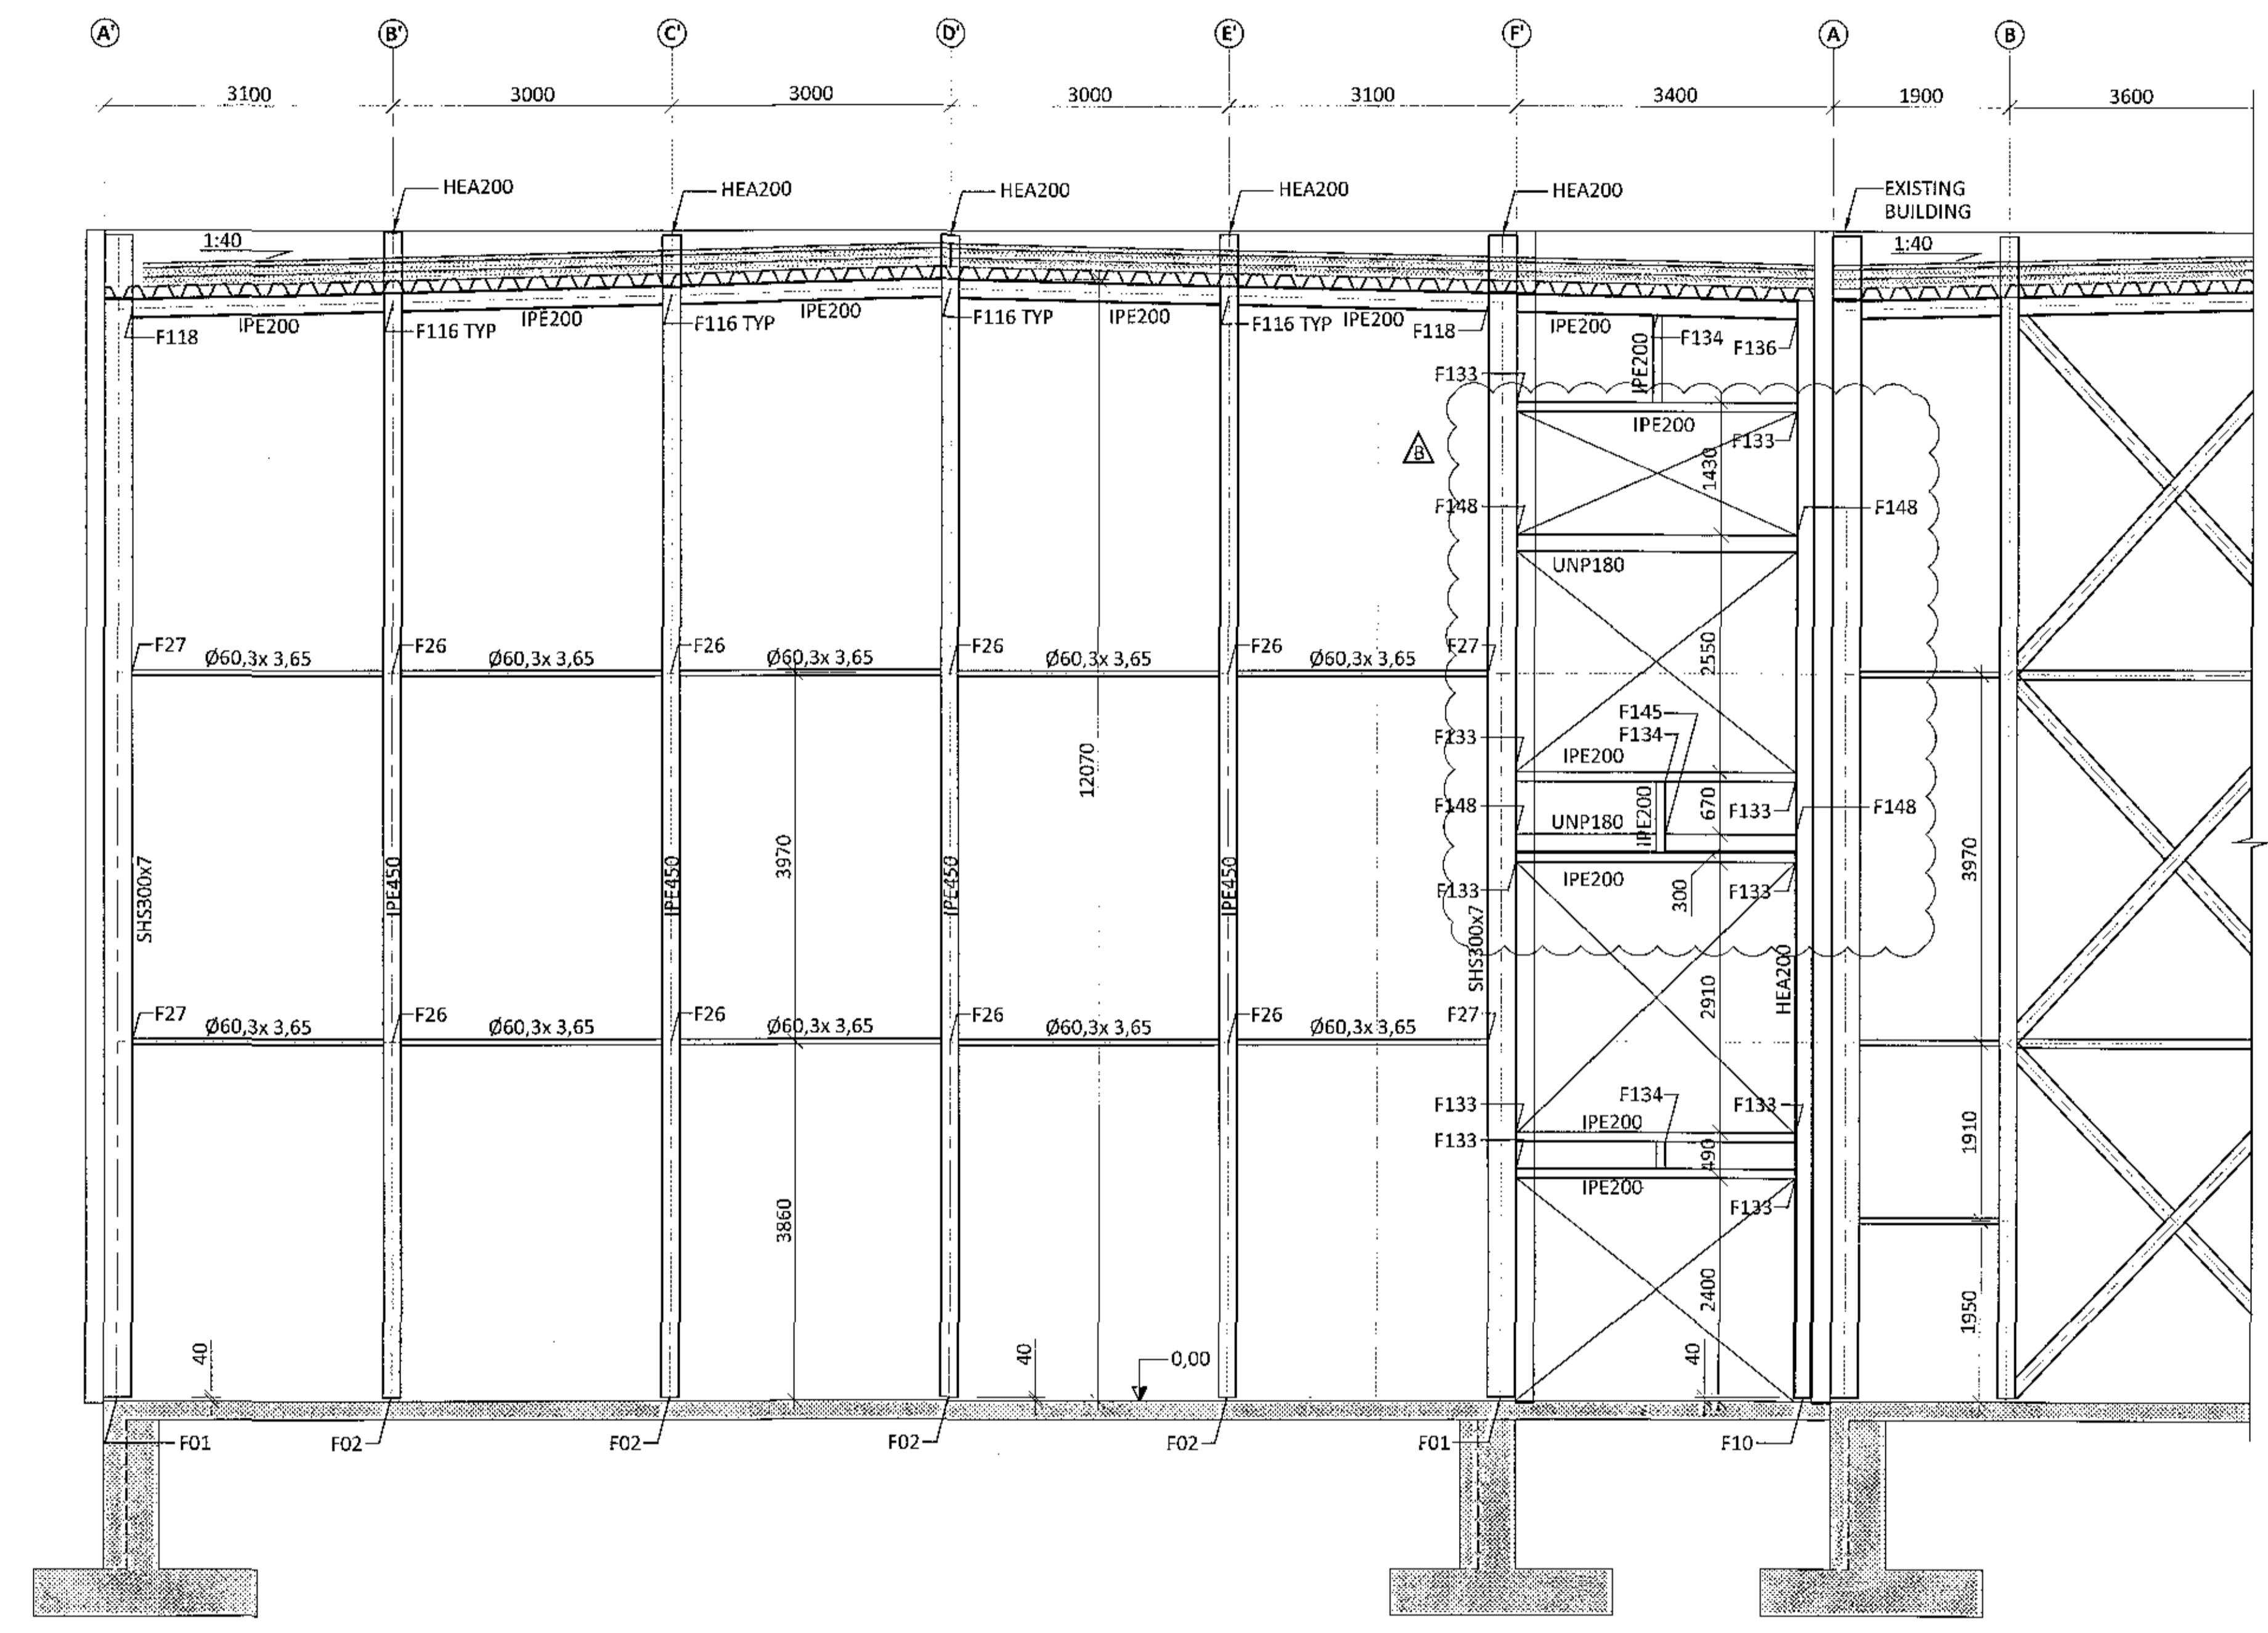

1703087 07.10.2017

Samþykkt þann
20 OCT 2017
Þýðingartulltrúinn í Hafnarfirði
F.n. Sigurður Steinar Jónsson

ELEVATION VIEW GRIDLINE 1
SCALE: 1:50

Opfer 01.10.2017

REV.	DATE	DESCRIPTION	APPR.
B	26.09.17	BEAMS ADDED	
A	11.05.17	WINDOW ORIENTATION CHANGED	

ferill

FLUGVELLIR 1 HAFNARFIRÐI
FLIGHT SIMULATOR BUILDING
STEEL STRUCTURE
WALLS
ELEVATION GRIDLINE 1

APPROVED: *[Signature]* ID No. *[Signature]*

DESIGNED	CHECKED	DATE	REV. DATE
DÓ thari@ferill.is	SB	04.04.17	26.09.17
SCALE	PROJECT No.	DWG. No.	REV.
1:50	14014	1 - 2512	B