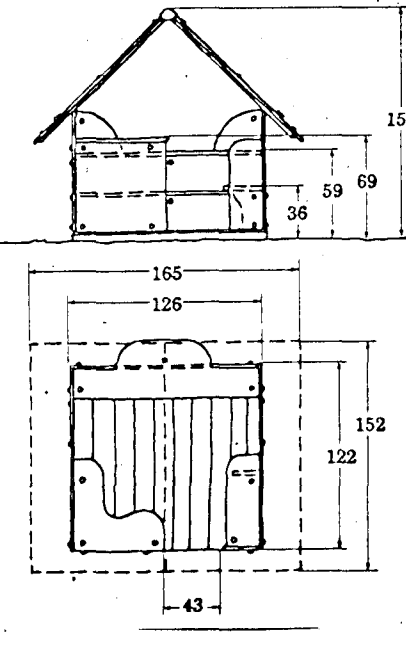

RÖLA

FRÁGANGUR 4 M LÖSASTÖLPI Í JÖRD

M 106
Crazy Gander
with anchoring M 001

Best user age: 2-6 years
Installation: 1-2 hours/1 worker
Area incl. safety zone: 355 x 385 cm

Materials: Painted KOMPAN panels, seat of KOMPAN panel with textured resin coating, curved polyurethane back support with steel core, hardwood foot supports, nylon handholds. Spring complete with foundation.

GORMADÝR

M 123
Crazy Nellie
with anchoring M 001

Best user age: 1-4 years
Installation: 1-2 hours/1 worker
Area incl. safety zone: 340 x 365 cm

Materials: Painted KOMPAN panels, polyurethane seat with plywood core, polypropylene handhold and foothold with steel core. Spring complete with foundation.

Order Nos.
M12301 - Red with white ears
M12311 - Blue with white ears

SKERMAÐ GORMATÆKI

LEIKKOFAR

SKÝRINGAR

LYKLHYND

HEITI SKIPLAG LÖÐYR

VERK LEIKSKÓLI VÍÐ MOSAHLÍÐ

VERKHLUTI LEIKTÆKI LJÓSASTÖLPI

LÝSING

MKV.	
DAGS.	02.05.1997
HANNAÐ	PJ
TEIKNAD	PJ

PÉTUR JÓNSSON LANDSLAGSARKITEKT
TEIKNISTOFA STÓRHÖFÐA 17
SÍMI 567-7737 FAX 567-7736

Pétur Jónsson

VNO.	97-105
TNR.	09