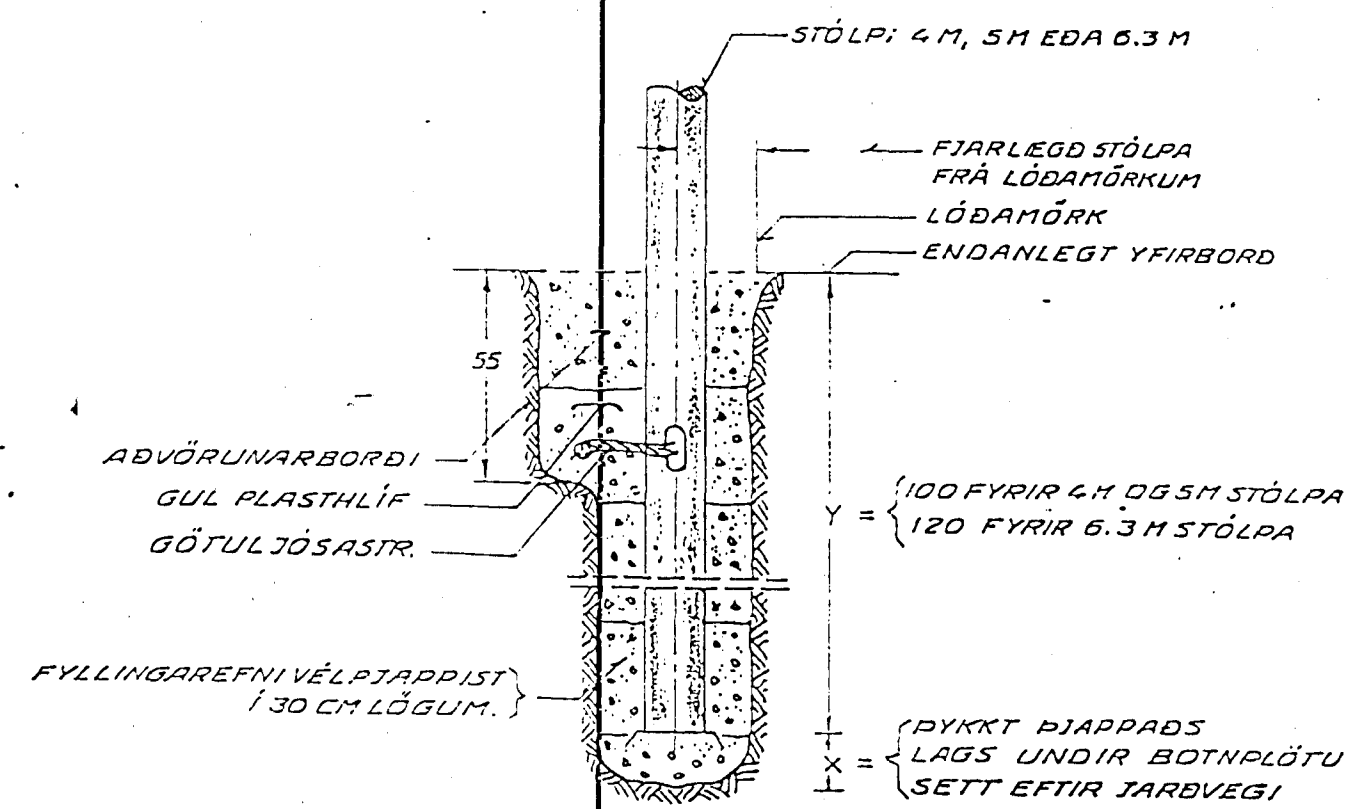

M 948-51

M 948-61

RÖLA

FRÁGANGUR 4 M LÖSASTÖLPI Í JÖRD

**M 106**  
**Crazy Gander**  
 with anchoring M 001

Best user age: 2-6 years  
 Installation: 1-2 hours/1 worker  
 Area incl. safety zone: 355 x 385 cm

GORMADÝR

**M 123**  
**Crazy Nellie**  
 with anchoring M 001

Best user age: 1-4 years  
 Installation: 1-2 hours/1 worker  
 Area incl. safety zone: 340 x 365 cm

Materials: Painted KOMPAN panels, polyurethane seat with plywood core, polypropylene handhold and foothold with steel core. Spring complete with foundation.