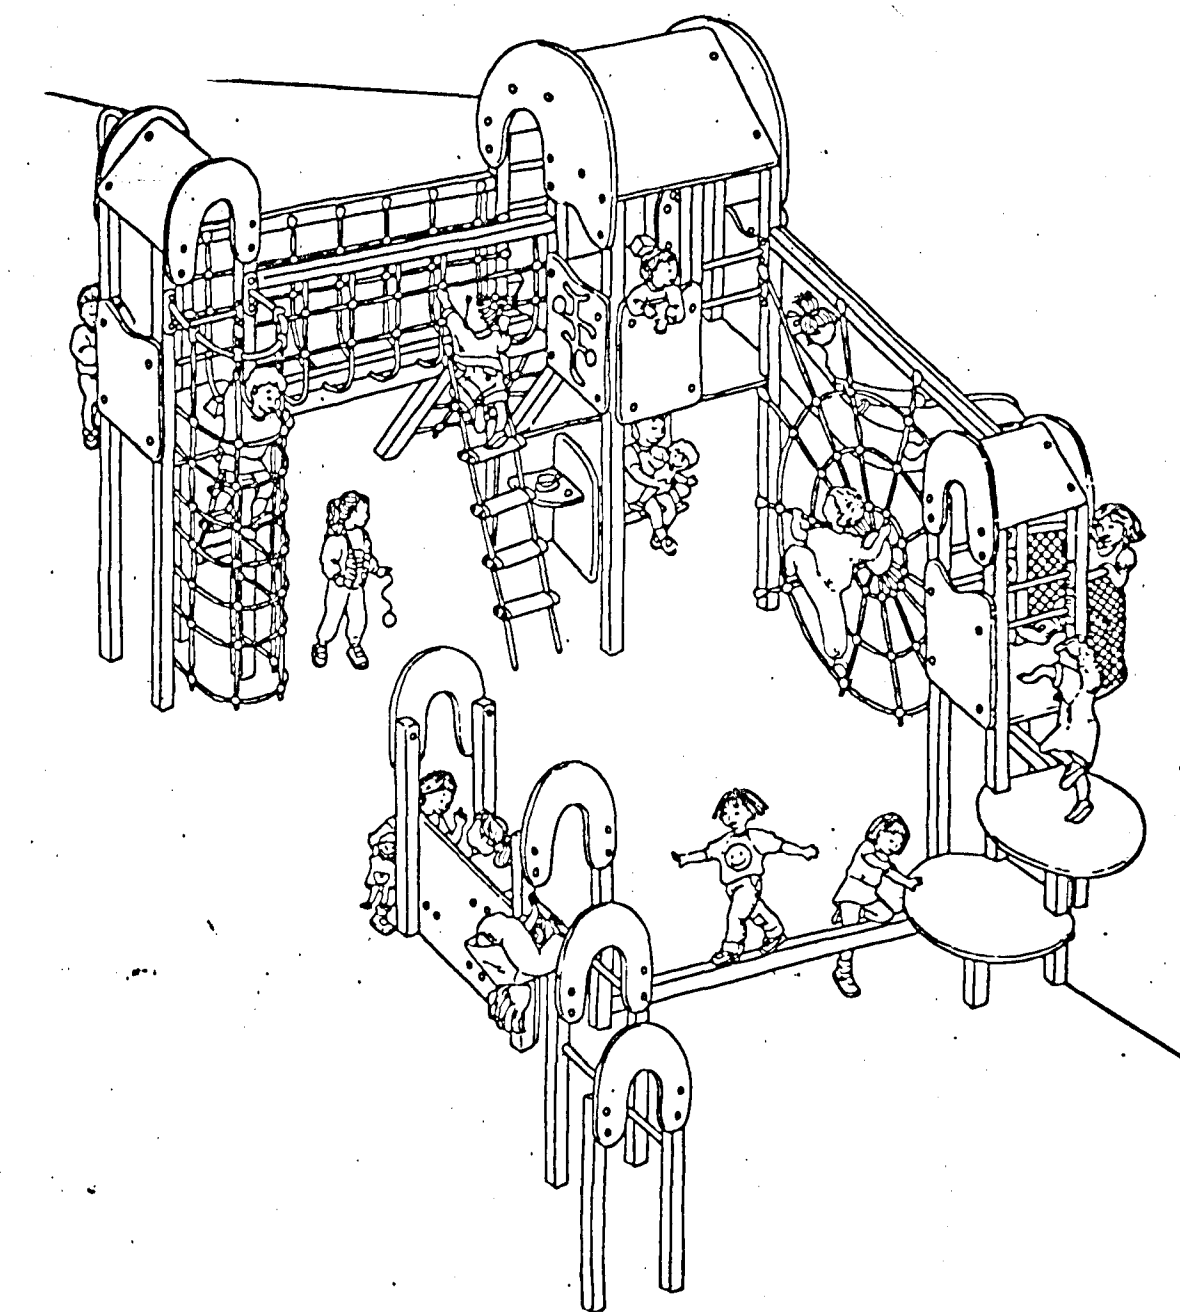

SAMBYGGT LEIKTÆKI
"KASTALI"

SKÝRINGAR

LYKLHYND

HEITI SKIPLAG LÖÐYR

VERK LEIKSKÓLI VÍÐ MOSAHLÍÐ

VERKHLUTI LEIKTÆKI LJÓSASTÖLPI

LÝSING

MKV.	
DAGS.	02.05.1997
HANNAÐ	PJ
TEIKNAD	PJ

PÉTUR JÓNSSON LANDSLAGSARKITEKT
TEIKNISTOFA STÓRHÖFÐA 17
SÍMI 567-7737 FAX 567-7736

Pétur Jónsson

VNO.	97-105
TNR.	09