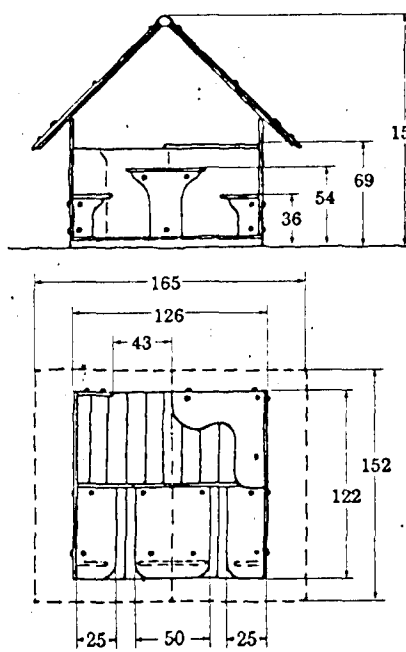

RÖLA

FRÁGANGUR 4 M LÖSASTÖLPI Í JÖRD

M 106
Crazy Gander
with anchoring M 001

Best user age: 2-6 years
Installation: 1-2 hours/1 worker
Area incl. safety zone: 355 x 385 cm

Materials: Painted KOMPAN panels, seat of KOMPAN panel with textured resin coating, curved polyurethane back support with steel core, hardwood foot supports, nylon handholds. Spring complete with foundation.

GORMADÝR

M 123
Crazy Nellie
with anchoring M 001

Best user age: 1-4 years
Installation: 1-2 hours/1 worker
Area incl. safety zone: 340 x 365 cm

Materials: Painted KOMPAN panels, polyurethane seat with plywood core, polypropylene handhold and foothold with steel core. Spring complete with foundation.

Order Nos.
M12301 - Red with white ears
M12311 - Blue with white ears

SKERMAÐ GORMATÆKI

SKÝRINGAR

LYKLHYND

HEITI SKIPLAG LÖÐYR

VERK LEIKSKÓLI VÍÐ MOSAHLÍÐ

VERKHLUTI LEIKTÆKI LJÓSASTÖLPI

LÝSING

MKV.	
DAGS.	02.05.1997
HANNAÐ	PJ
TEIKNAD	PJ

PÉTUR JÓNSSON LANDSLAGSARKITEKT
TEIKNISTOFA STÓRHÖFÐA 17
SÍMI 567-7737 FAX 567-7736

Pétur Jónsson

VNO.	97-105
TNR.	09