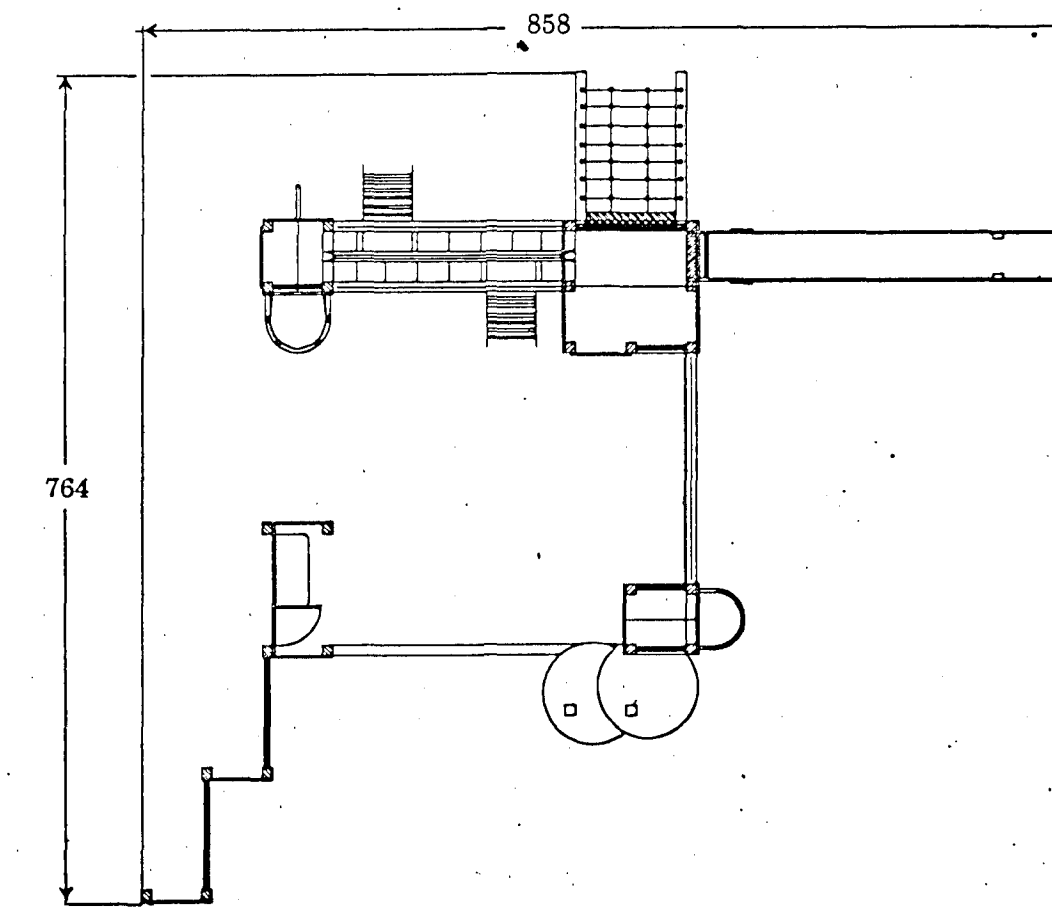

SAMBYGGT LEIKTÆKI