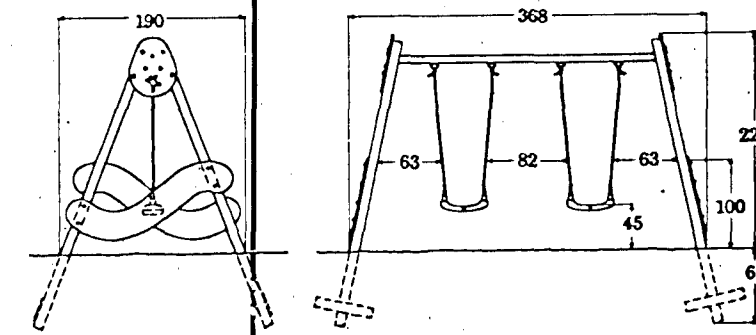

M 948-51

M 948-61

RÖLA

FRÁGANGUR 4 M LÖSASTÖLPI Í JÖRD

**M 106**  
**Crazy Gander**  
 with anchoring M 001

Best user age: 2-6 years  
 Installation: 1-2 hours/1 worker  
 Area incl. safety zone: 355 x 385 cm

GORMADÝR

**M 123**  
**Crazy Nellie**  
 with anchoring M 001

Best user age: 1-4 years  
 Installation: 1-2 hours/1 worker  
 Area incl. safety zone: 340 x 365 cm

Materials: Painted KOMPAN panels, polyurethane seat with plywood core, polypropylene handhold and foothold with steel core. Spring complete with foundation.