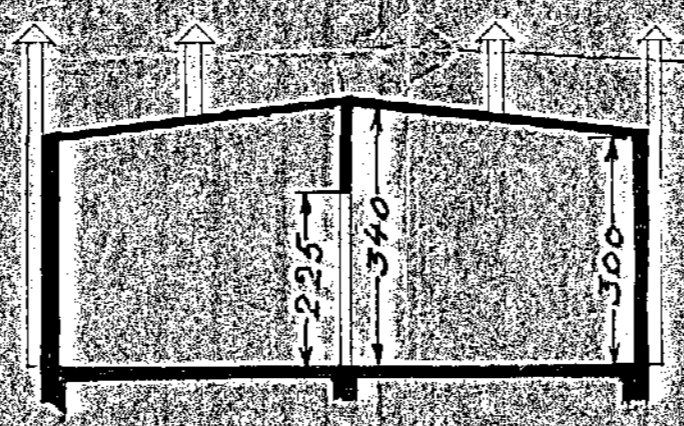

Jarðgæmsla  
Eig:  
Kristján Simonarson

Handwritten notes in Icelandic script, likely describing the site or construction details.

Handwritten signature and date: *LACEDU b*  
Hafnarlíða 2. nóv. 48  
K. Simonarson