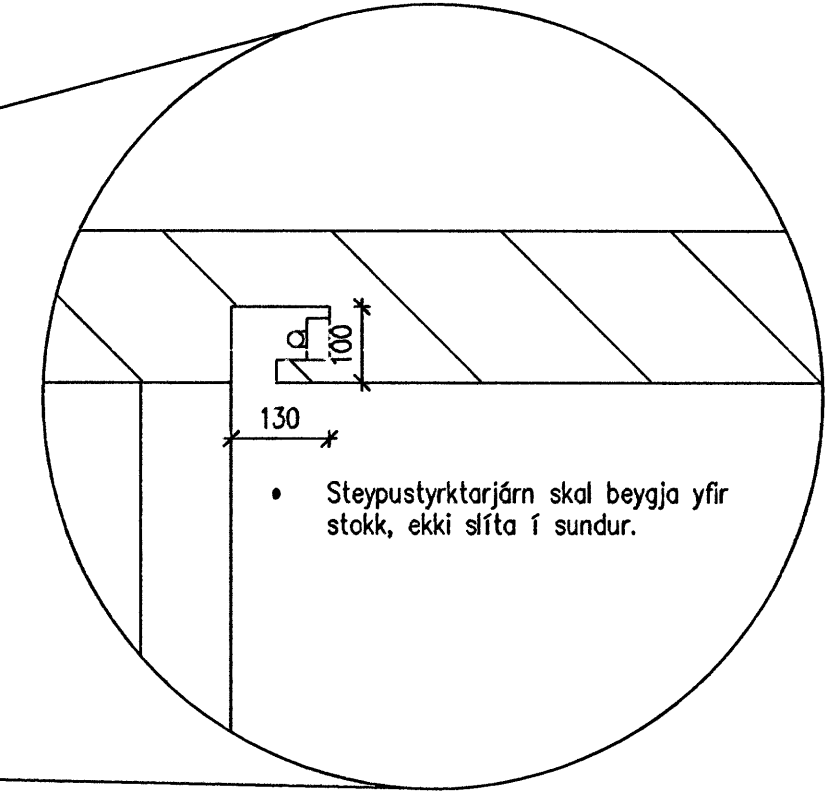

L3: Lotis IPX5 ES50
Framleiðandi: Modular
Heildsal: SG/Prodomo
Pera: Gz10 35W
Fylgihlutir: Innsteypubox (gatmál #76)

L4: Undirskápalós
Framleiðandi: Modular
Heildsal: SG/Prodomo
Pera: T5
ATH: Undir baðinnréttingu
útferist á staðnum.

L5: Undirskápalós
Framleiðandi: Modular
Heildsal: SG/Prodomo
Pera: T5
ATH: Undir efri skápum.

L6: Undirskápalós
Framleiðandi: Modular
Heildsal: SG/Prodomo
Pera: T5
ATH: Undir hjónarúmi
útferist á staðnum.

L7: LPX
Framleiðandi: AgabekoV
Heildsal: GH ljós
Pera: XENON 3-5W
Fylgihlutir: Protection grid
Power connection
Side support
ATH: Útferist á staðnum.

L8: Ljósastokkur
Framleiðandi: Sérsmíði
Heildsal: T.d. Flíglampar
Pera: T5
ATH: Þar sem fleiri en ein
pera kemur í stökk
skal sjá til þess að perur
skarist til að koma í veg
fyrir skuggamyndanir.

L9: OULET WW
Framleiðandi: Deltaight
Heildsal: Rafkaup
Pera: LED 1x1W 3300K
Fylgihlutir: CONCRETEBOX 145
LED Powersupply 130mA DC

L10: Multiple trimless 2xAR111
Framleiðandi: Modular
Heildsal: SG/ProDomo
Pera: 2xQR-LP 111 G53 50W
Fylgihlutir: Conbox
recessed frame

L11: Small side-in-Line
Framleiðandi: KREON
Heildsal: SG/ProDomo
Pera: R7s(74,9mm) 100W
Fylgihlutir: Installation box
Plasterkit
Matt reflector

L13: XILO CL 450Hi
Framleiðandi: Deltaight
Heildsal: Rafkaup
Pera: 4 x QPAR16 50W

L14: XILO CL 150Hi
Framleiðandi: Deltaight
Heildsal: Rafkaup
Pera: 1 x QPAR16 50W

Úrtak fyrir ljósastokk, 1:10