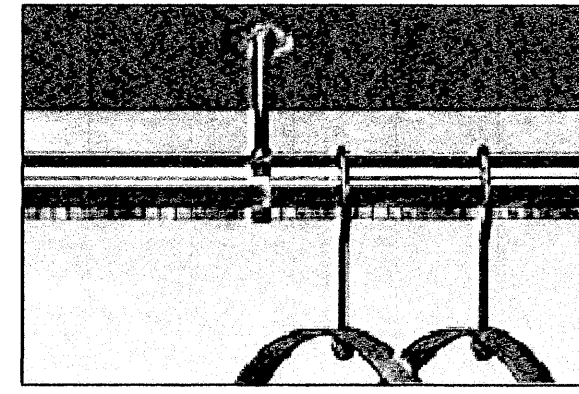

L7: LPX
Framleiðandi: AgabekoV
Heildsal: GH ljós
Pera: XENON 3-5W
Fylgihlutir: Protection grid
Power connection
Side support
ATH: Útferist á staðnum.

L8: Ljósastokkur
Framleiðandi: Sérsmíði
Heildsal: T.d. Flíglampar
Pera: T5
ATH: Þar sem fleiri en ein
pera kemur í stökk
skal sjá til þess að perur
skarist til að koma í veg
fyrir skuggamyndanir.