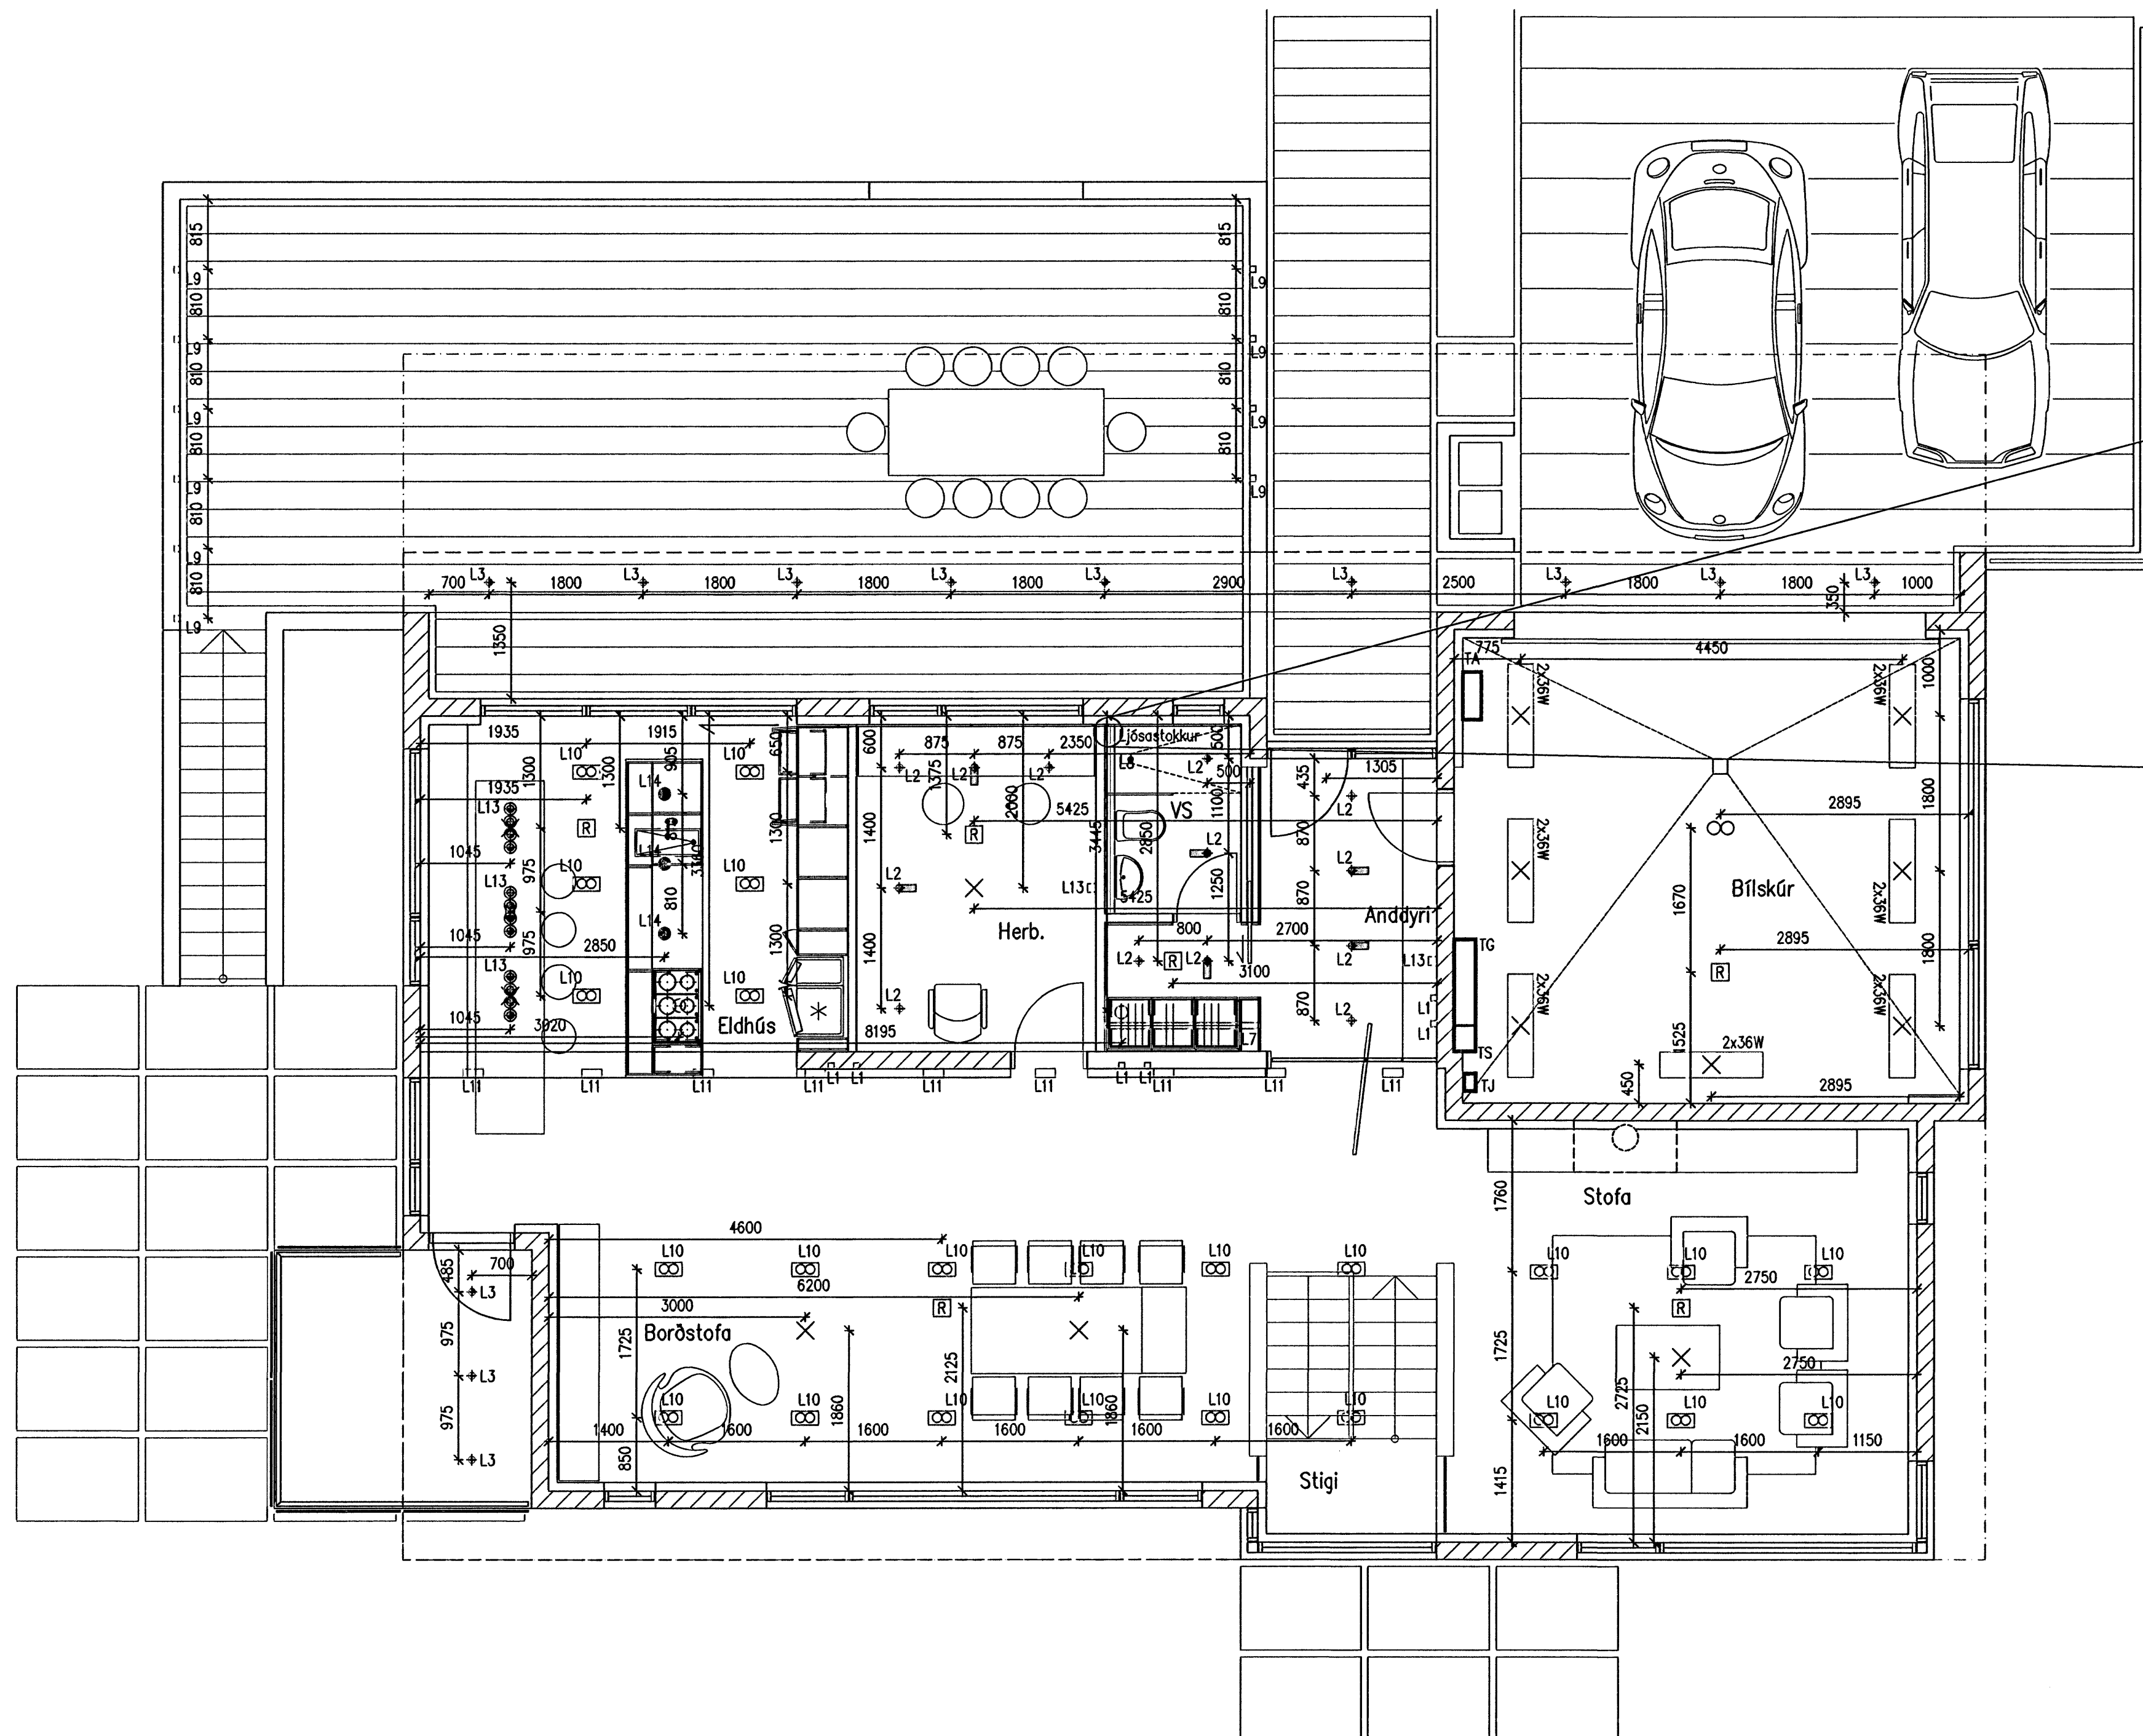

L3: Lotis IPX5 ES50
Framleiðandi: Modular
Heildsal: SG/Prodomo
Pera: Gz10 35W
Fylgihlutir: Innsteypubox (gatmál #76)

L4: Undirskápalós
Framleiðandi: Modular
Heildsal: SG/Prodomo
Pera: T5
ATH: Undir baðinnréttingu
útferist á staðnum.

L5: Undirskápalós
Framleiðandi: Modular
Heildsal: SG/Prodomo
Pera: T5
ATH: Undir efri skápum.

L6: Undirskápalós
Framleiðandi: Modular
Heildsal: SG/Prodomo
Pera: T5
ATH: Undir hjónarúmi
útferist á staðnum.

L7: LPX
Framleiðandi: AgabekoV
Heildsal: GH ljós
Pera: XENON 3-5W
Fylgihlutir: Protection grid
Power connection
Side support
ATH: Útferist á staðnum.

L8: Ljósastokkur
Framleiðandi: Sérsmíði
Heildsal: T.d. Flíglampar
Pera: T5
ATH: Þar sem fleiri en ein
pera kemur í stökk
skal sjá til þess að perur
skarist til að koma í veg
fyrir skuggamyndanir.

L9: OULET WW
Framleiðandi: Deltaight
Heildsal: Rafkaup
Pera: LED 1x1W 3300K
Fylgihlutir: CONCRETEBOX 145
LED Powersupply 130mA DC

L10: Multiple trimless 2xAR111
Framleiðandi: Modular
Heildsal: SG/ProDomo
Pera: 2xQR-LP 111 G53 50W
Fylgihlutir: Conbox
recessed frame

L11: Small side-in-Line
Framleiðandi: KREON
Heildsal: SG/ProDomo
Pera: R7s(74,9mm) 100W
Fylgihlutir: Installation box
Plasterkit
Matt reflector

L13: XILO CL 450Hi
Framleiðandi: Deltaight
Heildsal: Rafkaup
Pera: 4 x QPAR16 50W

L14: XILO CL 150Hi
Framleiðandi: Deltaight
Heildsal: Rafkaup
Pera: 1 x QPAR16 50W

Úrtak fyrir ljósastokk, 1:10

móttelur 23.8.2007
C.G.