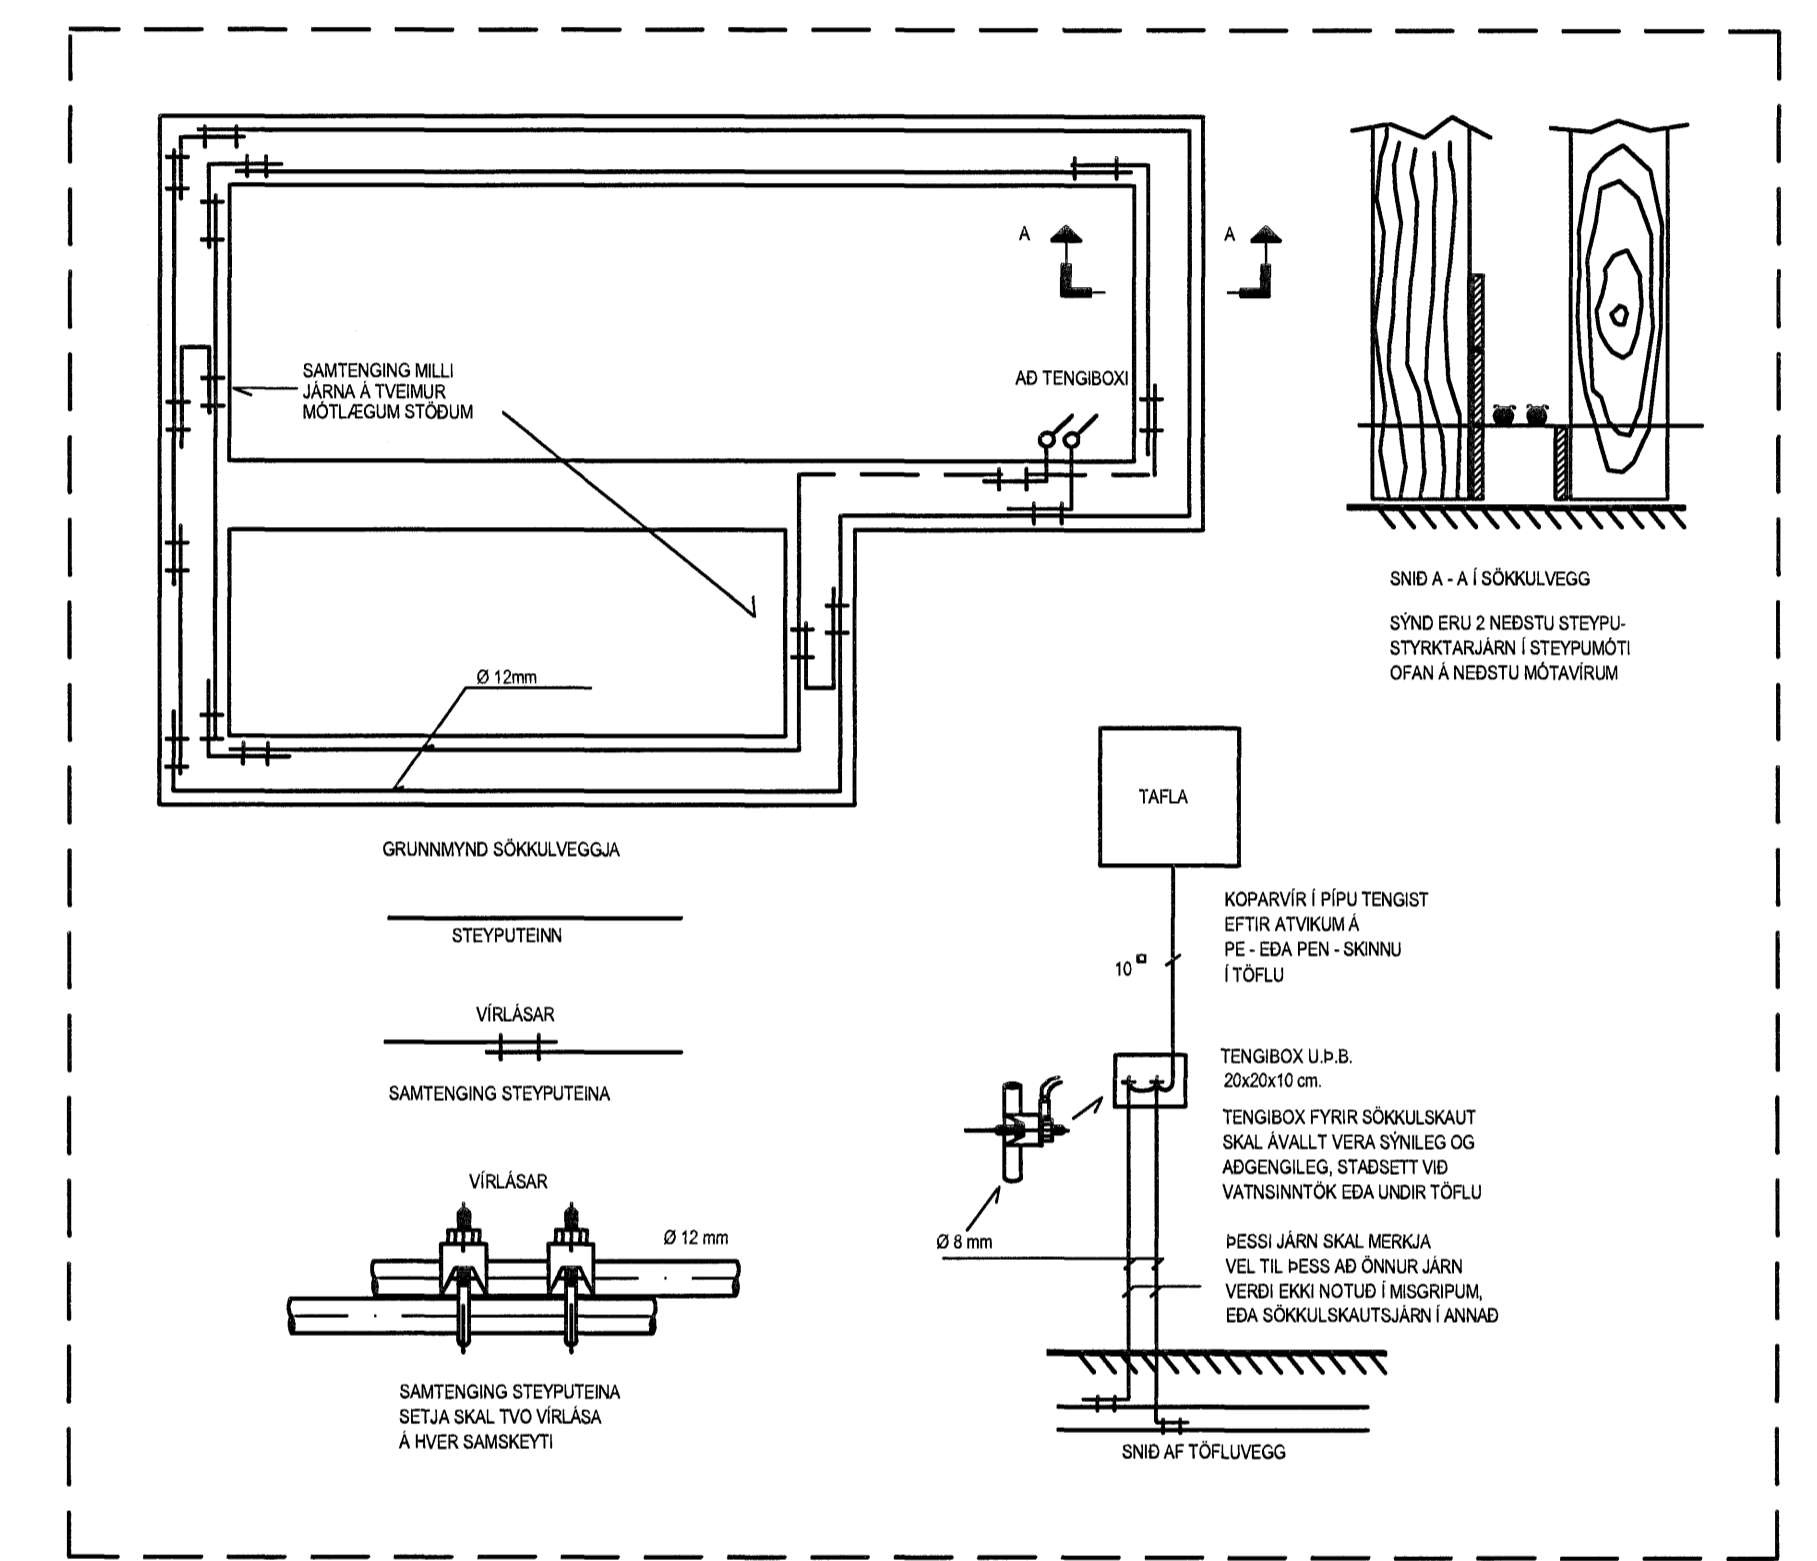

SKÝRINGAMYNDIR AF SÖKKULSKAUTI ERU EKKI Í MÆLIKVARÐA

Skýringarmynd sökkulskaut

Breytingar:  
 ---  
 ---  
 ---  
 ---  
 ---  
 ---  
 ---  
 ---  
 ---  
 ---  
 ---

Hönnuður: *Handwritten signature*  
 Gunnar E. Sveinsson  
 Yfirliður: *Handwritten signature*  
 Gunnar E. Sveinsson  
 Samþykkt: Davíð E. Sölvason kt. 100356-3339